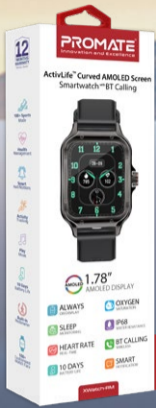

ActivLife™

Curved AMOLED Screen

Smartwatch with BT Calling

Leather & Silicone Straps Included

XWatch-RM

AMOLED ALWAYS ON DISPLAY

Step into a world of unparalleled elegance with Promate's XWatch-RM, where fashion meets technology in perfect harmony. This stylish smartwatch, crafted with a premium zinc-alloy frame and a stunning curved screen, boasts a vibrant 1.78-inch AMOLED display that radiates sophistication. Designed for your dynamic and active lifestyle, the XWatch-RM ensures you stay effortlessly chic while enjoying exceptional features. Stay connected with ease through Bluetooth calling and rely on its long-lasting Li-Polymer battery for up to 10 days of power on a single charge. Monitor your fitness journey with over 100 sports modes and stay on top of your health with advanced sensors for heart rate, pedometer, blood pressure, and blood oxygen levels. Enjoy restful nights with the integrated sleep tracker and tackle any adventure with confidence, thanks to IP68 water resistance. With its sleek design, interchangeable silicone wrist strap, and built-in flashlight, the XWatch-RM is your ultimate companion, seamlessly blending cutting-edge style, top-notch functionality, and robust durability.

- 100+ Sports Modes
- Health Management
- Smart Notifications
- Activity Tracking
- Play Music
- 10 Days Battery Life
- Built-in Pedometer
- 100+ Customized Watch Face

Curved AMOLED Screen

Enjoy a stunning visual experience with the curved AMOLED screen, providing vibrant colors and sharp details for an immersive display.

Active Lifestyle Management

Track your active lifestyle with precision, utilizing features designed to monitor and enhance your physical activities and overall well-being.

10 Days Durable Battery Life

Rely on the powerful 220mAh Li-Polymer battery, offering long-lasting performance to meet your daily demands.