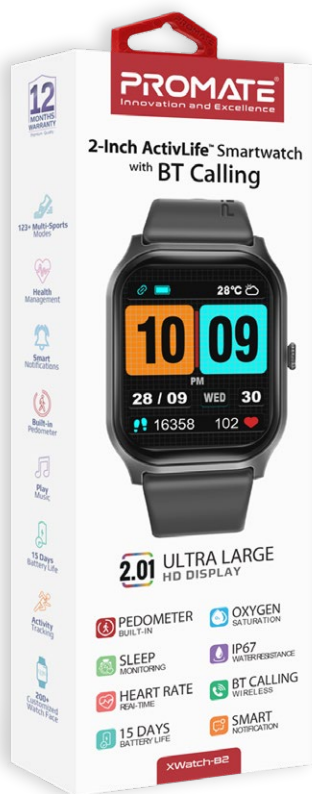

2-Inch ActivLife™ Smartwatch with BT Calling

2.01 ULTRA LARGE
HD DISPLAY

Indulge in a new way of staying connected while also transforming your fitness regime with XWatch-B2. Revel in uninterrupted connectivity, Bluetooth calling, and hands-free usage with Bluetooth 5.3 technology. Its bigger 2-inch TFT display and higher 240X296 resolution showcases the stunning design of this watch and makes it easier to see and use. The XWatch-B2 also features health sensors like a heart rate sensor, pedometer sensor, blood oxygen level sensor, sleep tracker, and 123+ multi-sport modes to help you live a healthier life. Designed to withstand water and dust with IP67, the XWatch-B2 is the perfect companion for your next adventure.

ActivLife™ Health Sensors

Boasting multiple health sensors like a heart rate sensor, pedometer sensor, blood oxygen level sensor, and sleep tracker, the XWatch-B2 is designed to help you lead a healthy and active life.

2.01 2-Inch TFT Display

The 2-inch TFT display with 240X296 Resolution makes everything easier to see and use on the XWatch-B2.

10-15 Day Battery Life

A full charge on your XWatch-B2 powers up to 10-15 days of typical use. Use without any limits and to the fullest.

Specifications:

• Bluetooth Version:	5.2	• Usage time:	10-15days
• Bluetooth Profiles:	BR/EDR/BLE	• Heart Rate Sensor:	HX3600
• Bluetooth Frequency:	2402-2480MHz	• Pedometer Sensor:	SC7A20
• Chipset:	RTL8763EWE	• Waterproof level:	IP67
• Input Rating:	5V/130mA 0.65W	• Compatible OS:	Android 5.0 & IOS9.0+
• Screen Size:	2.01"	• Watch Strap size:	2mm
• Display Type:	TFT	• Weight:	21.6g
• Screen Resolution:	240*296	• Charging Cable Length:	60cm
• RAM:	578kb	• Charging Distance:	Magnetic charging
• ROM:	128MB	• Sports Modes:	123+
• Battery Capacity:	230mAh	• RF Output Power:	<= 20dBm
• Battery Type:	Li-Polymer		