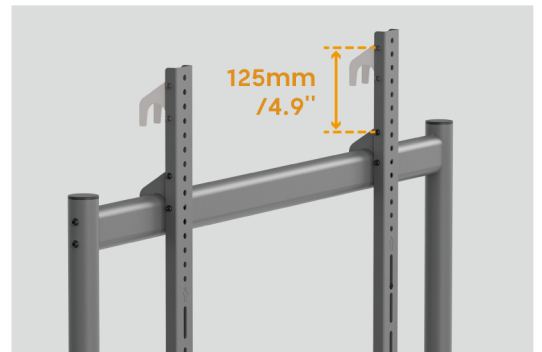

Fit up to **86"** screen Weight up to **120kg**

Storage Shelf
for supplies such
as pens, sticky
notes, etc.

Adjustable double hook design
strong, durable and easy to install

Height adjustable
2 levels for different needs

75mm large casters

ensure the mobility and flexibility

Screen Size
50"-86"

Max. VESA Compatible
800x600

Weight Capacity
120kg/264lbs

Four Times
Strength Tested

Cable
Management