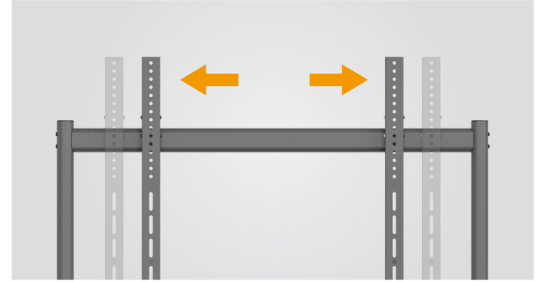

Fit up to **86"** screen Weight up to **120kg**

Storage Shelf
for supplies such
as pens, sticky
notes, etc.

Adjustable double hook design
strong, durable and easy to install

Height adjustable
2 levels for different needs

75mm large casters

ensure the mobility and flexibility

Screen Size
50"-86"

Max. VESA Compatible
800x600

Weight Capacity
120kg/264lbs

Four Times
Strength Tested

Cable
Management