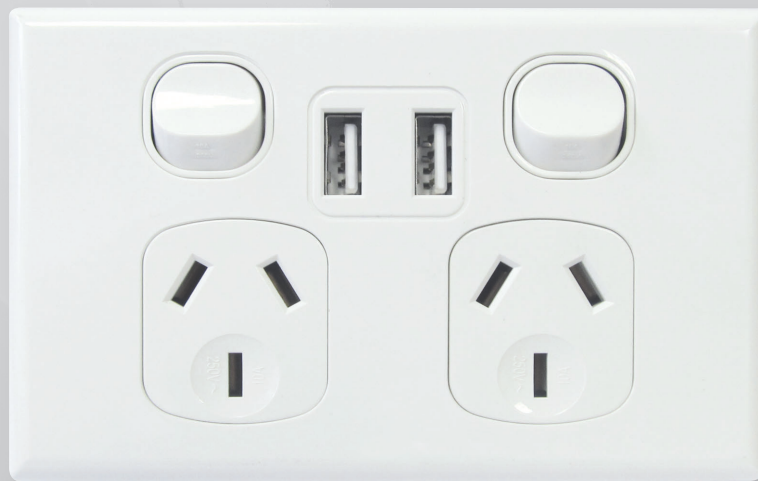

Double 10A Powerpoint with Twin USB Ports

TSUSB2GPO2
(RPOD35USB)

Features

- 10A double socket outlet
- Integrated dual USB charger
- Combined USB output 3.5A
- Removable clip on cover
- Bright white finish

Technical Data

- Standard: AS/NZS
- Rating: 10A, 240V AC
- Rating: USB - 3.5A combined output
- Approval Number: SAA-181923-EA

Dimensions

Specifications

| Part Number | Description | Rating (Amps) | Rating (Volts) |
|-------------|----------------------------------|---------------------------|------------------|
| TSUSB2GPO2 | Double Powerpoint with USB Ports | 10A (Power) 3.5A (USB) | 240V AC 5V DC |