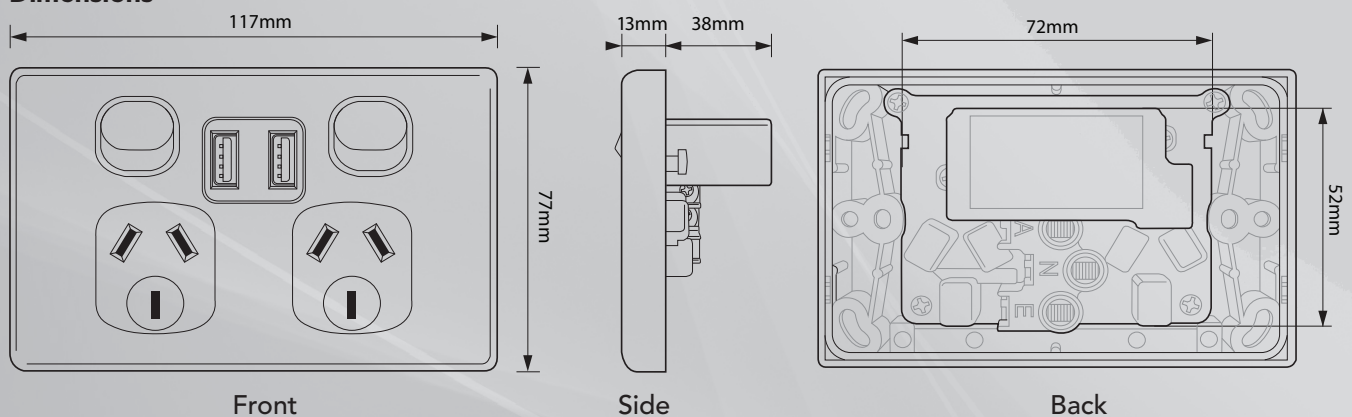

Double 10A Powerpoint with Twin USB Ports

TSUSB2GPO2
(RPOD35USB)

Features

- 10A double socket outlet
- Integrated dual USB charger
- Combined USB output 3.5A
- Removable clip on cover
- Bright white finish

Technical Data

- Standard: AS/NZS
- Rating: 10A, 240V AC
- Rating: USB - 3.5A combined output
- Approval Number: SAA-181923-EA

Dimensions

Specifications

| Part Number | Description | Rating (Amps) | Rating (Volts) |
|-------------|----------------------------------|---------------------------|------------------|
| TSUSB2GPO2 | Double Powerpoint with USB Ports | 10A (Power) 3.5A (USB) | 240V AC 5V DC |