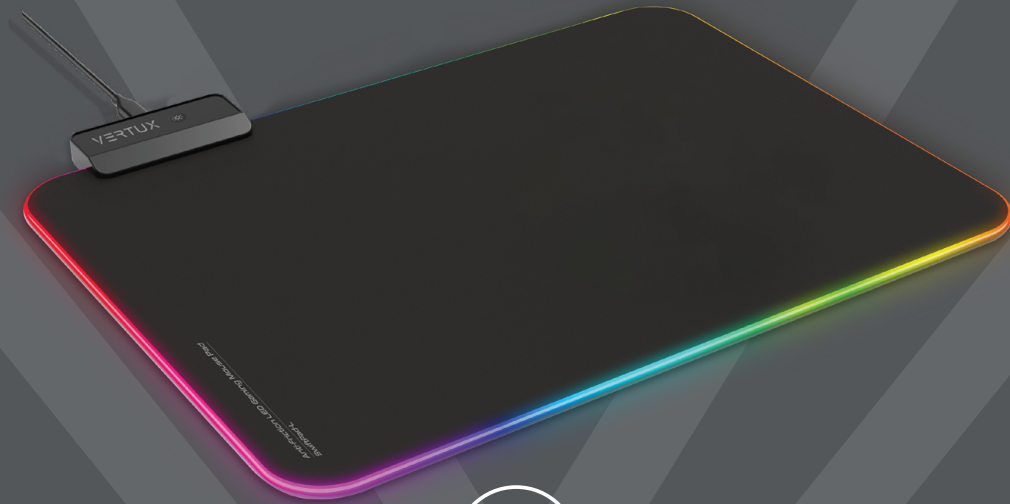

# SWIFTPAD-L

## GAME IMMERSION™ SMOOTH SCROLLING RGB LED GAMING MOUSE PAD

SIZE  
32.8cm x 25.2cm

# MOUSE PAD

Specially Designed for  
**GAMERS**

SwiftPad-L provides smooth and accurate mouse control, that results in better gaming performance. The large surface area gives you enough space for quick action movements and the LED lights add a mesmerizing aura to your gaming rig.

Optimized  
Tracking

Micro-Textured  
Surface

Non-Slip  
Base

Plug  
& Play

LED Memory  
Function