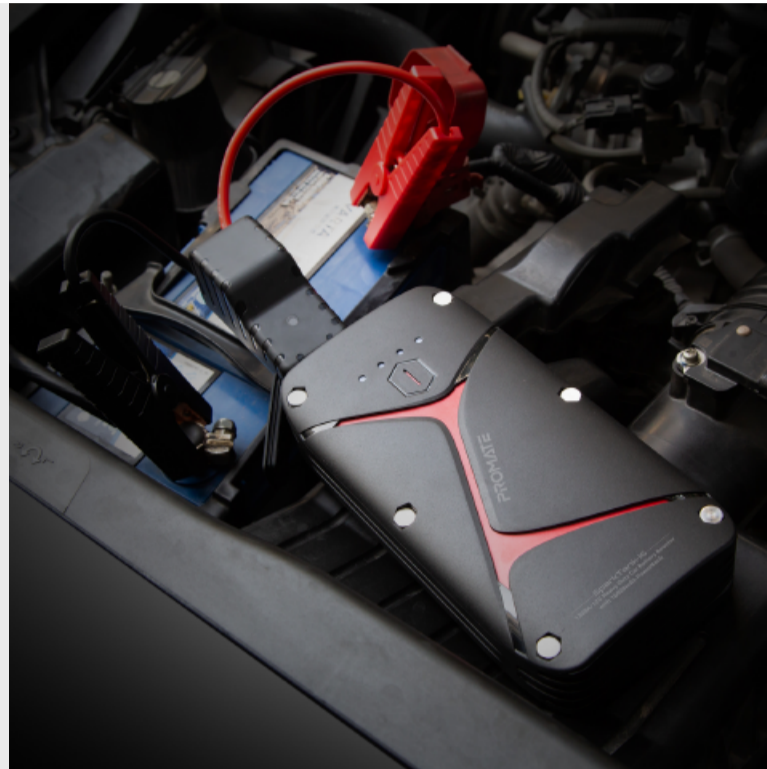

# 1200A/12V Heavy Duty Car Battery Booster with 16000mAh PowerBank

**SparkTank-16**

Be ready for emergencies with this heavy-duty car and motorcycle jump starter. With 1200A/12V peak current and 16000mAh power bank capacity, it is a convenient trip partner. The jump starter features dual input ports, including USB-C and micro-USB with dual USB output ports. SparkTank-16 boasts IP67 waterproof rating so that you can take it out in any environment. With LED and indicator lights, use the jump starter even in dark.

## — Features —

-  This jump starter boasts a powerful 1200A/12V peak current, generating enough power to jumpstart heavy-duty cars and motorcycles
-  The car booster features an emergency flashlight with LED indicators making it a perfect trip partner.
-  SparkTank-16 features a powerful 16000mAh power bank with dual USB ports to quickly charge smartphones and tablets
-  This jump starter features a micro USB input port and a USB-C input port to recharge at faster speeds.
-  The intelligent clamps ensure the right amount of current is transferred with protection from reverse charging and short circuits.
-  The jump starter sports a stylish, sturdy design making it a durable and portable companion.
-  Use SparkTank-16 in anywhere as it comes with IP67 waterproof rating.

## Specification

- Battery - Lithium-ion
- Battery Capacity - 16000mAh
- Input
  - Micro USB Input - 5V, 2A
  - USB-C Input - 5V, 2A
- USB Output (1,2) - 5V/3A, 9V/2A, 12V/1.5A
- Total Output - 5V, 3A
- LED Light power - 1W, 80lm
- Start Current - 14.8V, 600A
- Peak Current - 14.8V, 1200A
- Charging Time - 9 Hours