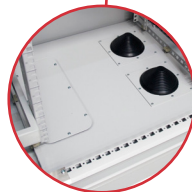

Vents on Front  
Door with Dust  
Filter on Inside

Cast Iron Plinth

25mm Double  
Wall Cavity

Sealed Cable  
Gland  
Plate Entry x2

Filter on Inside  
of the Door

Front Door  
Rubber Seal

Also available in  
Forest Green