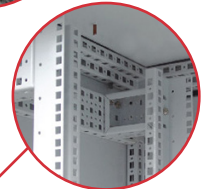

## OUTDOOR CABINET OUTDOOR FREESTANDING CABINET

Angled Rain Hood

Vents Under Rain Hood Lip

4x Fans Serviceable  
Under Pivoting Rain Hood

Adjustable 19" Mounting  
Rails Front and Rear

Lockable  
Front Door