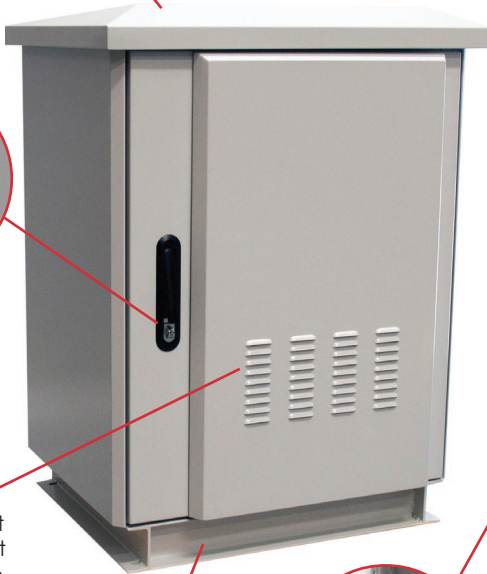

OUTDOOR CABINET

OUTDOOR FREESTANDING CABINET

FEATURES:

- Cabinet design allows natural wind cooling through filtered vents on the front door and venting under the lip of rain hood
- Cabinet also has four fans with dustproof cover in the top of the cabinet for greater airflow/cooling
- Fans are serviceable by lifting pivoting rain hood
- Front door dust filters are easily able to be serviced and cleaned inside the front door
- The double-wall cavity of 25mm on sides rear panel and front door designed for stabilised temperature and protection against sunlight
- All fixings are internal to the cabinet to provide a secure solution
- Rain hood comes as standard has a 25mm vented lip and is angled 75mm high
- Protection rank: IP45 EN60529/10.91
- 19" mounting rails front and rear
- Available in two colours, Grey and Forrest Green
- 2 Year Warranty on the cabinet. Subject to use within the static loading specifications, operation within normal environmental conditions and adequate and appropriate mounting installation
- 1 Year Warranty on fans

OUTDOOR CABINET OUTDOOR FREESTANDING CABINET

Angled Rain Hood

Vents Under Rain Hood Lip

4x Fans Serviceable Under Pivoting Rain Hood

Adjustable 19" Mounting Rails Front and Rear

Lockable Front Door

Vents on Front Door with Dust Filter on Inside

Cast Iron Plinth

25mm Double Wall Cavity

Sealed Cable Gland Plate Entry x2

Filter on Inside of the Door

Front Door Rubber Seal

Also available in Forest Green

& available in Stainless steel 316. Pricing on request