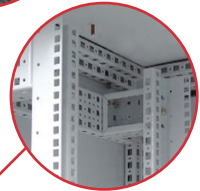

OUTDOOR CABINET OUTDOOR FREESTANDING CABINET

Angled Rain Hood

Vents Under Rain Hood Lip

4x Fans Serviceable Under Pivoting Rain Hood

Adjustable 19" Mounting Rails Front and Rear

Lockable Front Door

Vents on Front Door with Dust Filter on Inside

Cast Iron Plinth

25mm Double Wall Cavity

Sealed Cable Gland Plate Entry x2

Filter on Inside of the Door

Front Door Rubber Seal

Also available in Forest Green

& available in Stainless steel 316. Pricing on request