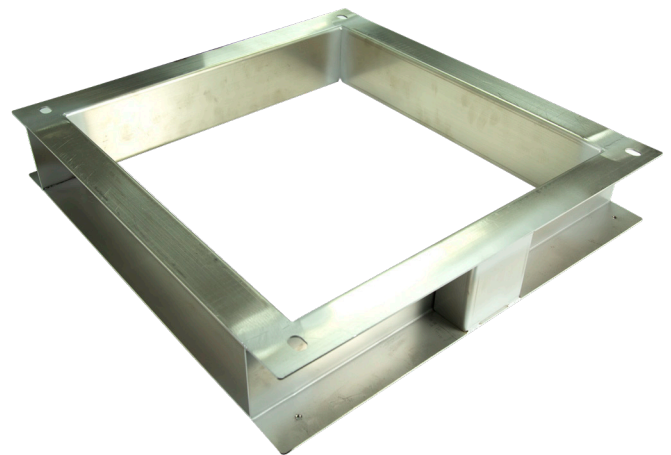

# STAINLESS STEEL FLOOR MOUNT PLINTHS

## DESCRIPTION

DYNAMIX Stainless Steel Floor Mount Plinth for 400mm/600mm Deep Outdoor Wall Mount Cabinets

## FEATURES

- Stainless steel

**RODWLPLSS-400**

**RODWLPLSS-600**

PRODUCT CODE	DESCRIPTION	LENGTH	COLOUR
RODWLPLSS-400	Floor Mount Plinth for 400mm Deep Outdoor Wall Mount Cabinet	600 x 400 x 100mm	Stainless Steel
RODWLPLSS-600	Floor Mount Plinth for 600mm Deep Outdoor Wall Mount Cabinet	600 x 600 x 100mm	Stainless Steel

## ALSO AVAILABLE:

<p><b>RODWLPL-400</b></p> <p>DYNAMIX Floor Mount Plinth For 400mm Deep Outdoor Wall Mount</p>	<p><b>RODWLPL-600</b></p> <p>DYNAMIX Floor Mount Plinth For 600mm Deep Outdoor Wall Mount</p>
---	---