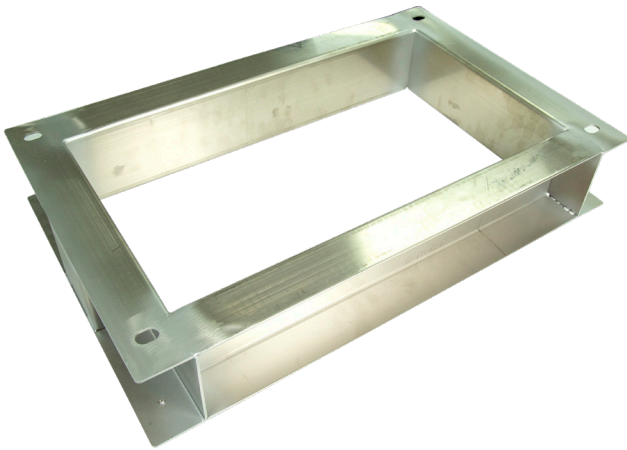

# STAINLESS STEEL FLOOR MOUNT PLINTHS

## DESCRIPTION

DYNAMIX Stainless Steel Floor Mount Plinth for 400mm/600mm Deep Outdoor Wall Mount Cabinets

## FEATURES

- Stainless steel

**RODWLPLSS-400**

**RODWLPLSS-600**

PRODUCT CODE	DESCRIPTION	LENGTH	COLOUR
RODWLPLSS-400	Floor Mount Plinth for 400mm Deep Outdoor Wall Mount Cabinet	600 x 400 x 100mm	Stainless Steel
RODWLPLSS-600	Floor Mount Plinth for 600mm Deep Outdoor Wall Mount Cabinet	600 x 600 x 100mm	Stainless Steel

## ALSO AVAILABLE:

<p><b>RODWLPL-400</b></p> <p>DYNAMIX Floor Mount Plinth For 400mm Deep Outdoor Wall Mount</p>	<p><b>RODWLPL-600</b></p> <p>DYNAMIX Floor Mount Plinth For 600mm Deep Outdoor Wall Mount</p>
---	---