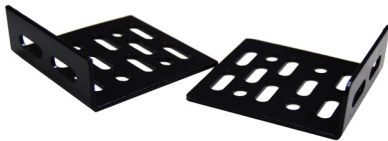

### MODEL CODE TYPE

RABDK 4 piece set

### MODEL CODE

RAPRB

Vertical power rail brackets (sold as a pair)  
Includes 4x M5 self tap screws & 4 sets of cage nuts