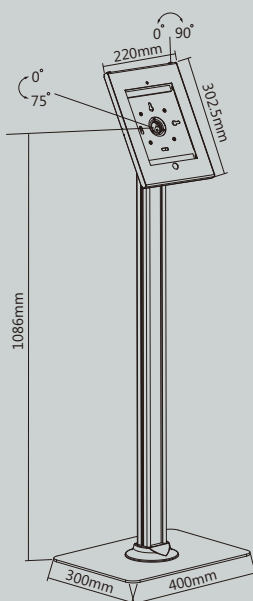

Floor Standing Kiosk

PAD26-04 (Large steel base)

- Anti-theft design for additional security
- Freely tilting & 90° rotation
- Home button accessible
- Material: Aluminum & Steel & plastic

landscape to portrait

Cable management

Lock and key system

0°~75° tilting