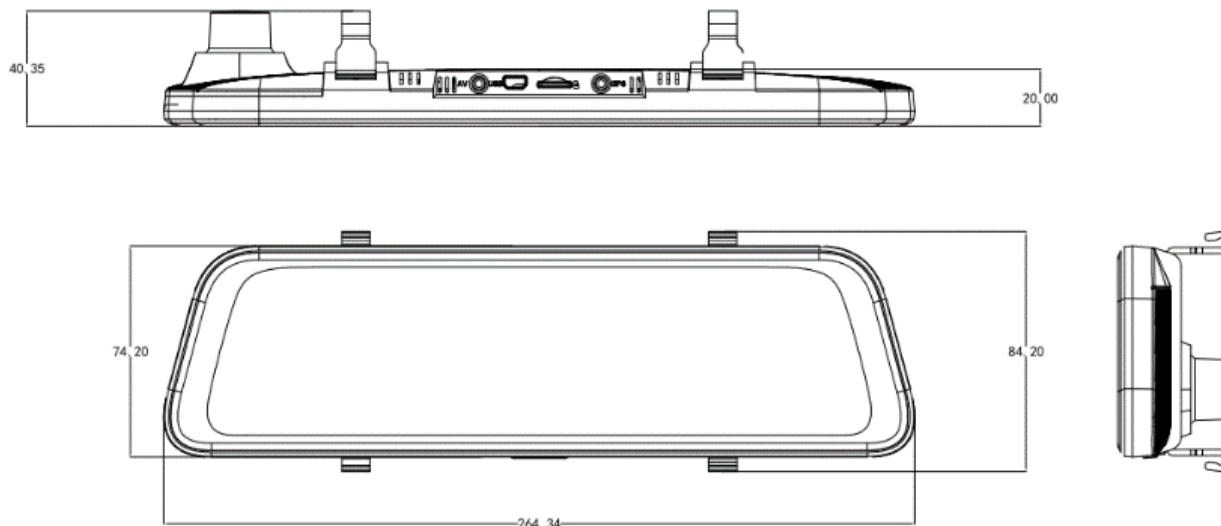

Dimensions