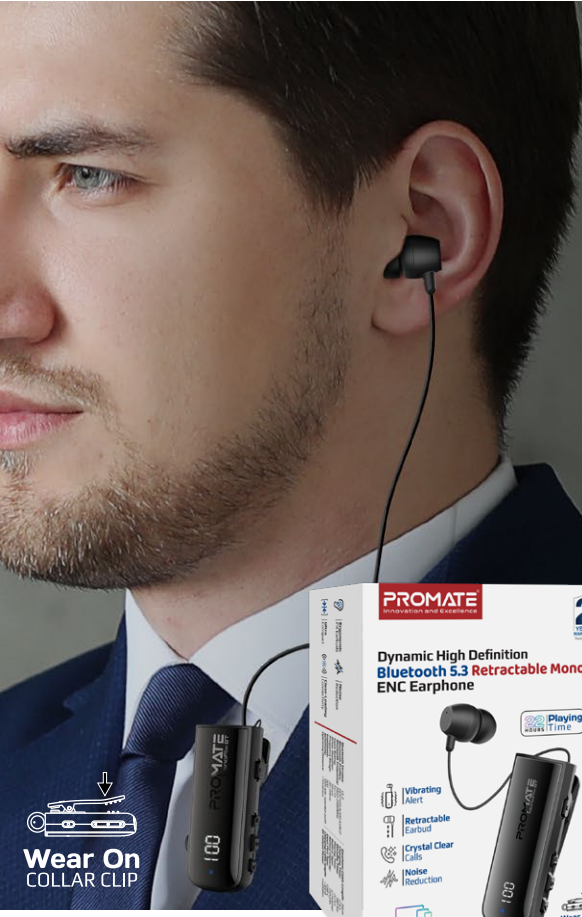

## Dynamic High Definition Bluetooth 5.3 Retractable Mono ENC Earphone

🗣️  
**Voice Assistant**

**22** | **Playing**  
HOURS | **Time**

**UNIVERSAL  
COMPATIBILITY**

**MonoFlix-BT**

MonoFlix-BT offers an immersive wireless audio experience with powerful sound quality and technologically advanced features. Clip the MonoFlix-BT case onto your clothes or collars, and the earbud comes with a 30cm cable that conveniently retracts in place when not in use. With Bluetooth v5.3 for stable connectivity, multipoint pairing, button controls, and ENC Noise Reduction, it combines convenience with performance. The comfort-fit design, impressive 22-hour playback time, and water-resistant features make it perfect for active lifestyles. With its LED screen, stay updated on the remaining battery life of your wireless mono earphone. Elevate your music and communication experience with MonoFlix-BT.

#### Wireless Mono Earphone

This high-definition mono earphone delivers powerful bass, mellow midrange, and precise treble, producing crystal-clear music, with complete wireless freedom.