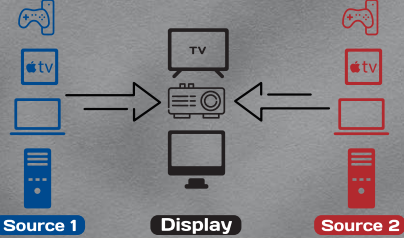

### HDMI™ KVM SWITCH

Control, Switch & Manage Multiple Inputs

**One Click Switching**

**USB 3.0 5Gbps Transfer Rate**

MediaSwitch-KVM

Introducing the MediaSwitch-KVM, your all-in-one solution for streamlined multi-device control and immersive display management. With dual HDMI™ inputs supporting stunning 4K resolution at 60Hz, seamlessly connect two PCs to a single monitor plus a keyboard and mouse for unparalleled productivity. A convenient, intuitive button enables you to seamlessly switch between the two connected PCs or Laptops. Equipped with four USB-A 3.0 output ports boasting 5Gbps transfer speeds, effortlessly transfer files and connect peripherals with ease. Dual 1.2m USB-A to USB-A and HDMI™ to HDMI™ cables are included to ensure hassle-free setup, while the 5V USB-C input prioritizes efficiency and sustainability. Elevate your workspace with the MediaSwitch-KVM and experience seamless connectivity, uncompromising display quality and unparalleled productivity in one sleek package.

### Versatile USB KVM Switch Hub

Control two PCs with one set of peripherals, enhancing efficiency and multitasking.