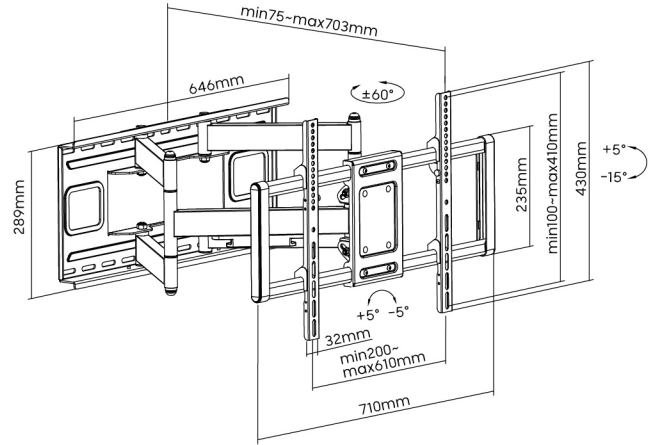

LPA77 Series

Heavy-Duty Full-Motion TV Wall Mounts

LPA77-463

LPA77-466

LPA77-483

LPA77-486

Item No.	LPA77-463	LPA77-466	LPA77-483	LPA77-486
Screen Size	43"-80"	43"-90"	43"-90"	43"-100"
Max. VESA	600x400		800x400	
Weight Capacity	80kg/176lbs	120kg/264lbs	80kg/176lbs	120kg/264lbs
Strength Tested	4 Times Approved		4 Times Approved	
Profile	82~723mm (3.2"~28.5")	75~703mm (3"~27.7")	82~723mm (3.2"~28.5")	75~703mm (3"~27.7")
Tilt Range	+5°~ -15°		+5°~ -15°	
Screen Level	+5°~ -5°		+5°~ -5°	
Swivel Range	+90°~ -90°	+60°~ -60°	+90°~ -90°	+60°~ -60°