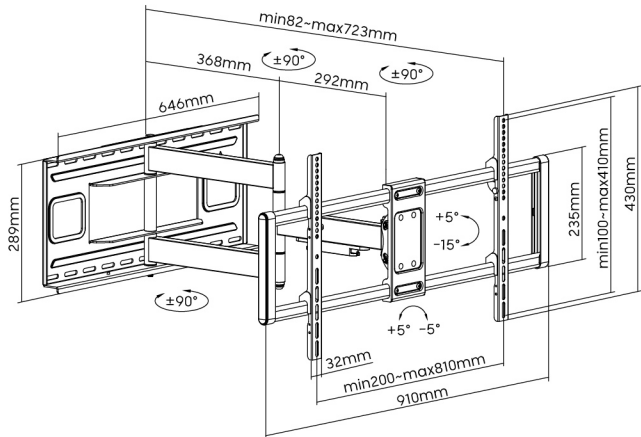

# LPA77 Series Heavy-Duty Full-Motion TV Wall Mounts

**LUMI**  
home

**Quick-Release Design**  
lock or release the TV in a snap

**Optimized Packaging**  
reduces shipping and storage costs

Item No.	LPA77-696
Fit Screen Size	60"~120"
Max. VESA	900x600
Weight Capacity	120kg/264lbs
Strength Tested	3 Times Approved
Profile	75~703mm (3"~27.7")
Tilt Range	+5° ~ -15°
Screen Level	+5° ~ -5°
Swivel Range	+60° ~ -60°

### LPA77-486

Item No.	LPA77-463	LPA77-466	LPA77-483	LPA77-486
Screen Size	43"-80"	43"-90"	43"-90"	43"-100"
Max. VESA	600x400		800x400	
Weight Capacity	80kg/176lbs	120kg/264lbs	80kg/176lbs	120kg/264lbs
Strength Tested	4 Times Approved		4 Times Approved	
Profile	82~723mm (3.2"~28.5")	75~703mm (3"~27.7")	82~723mm (3.2"~28.5")	75~703mm (3"~27.7")
Tilt Range	+5°~ -15°		+5°~ -15°	
Screen Level	+5°~ -5°		+5°~ -5°	
Swivel Range	+90°~ -90°	+60°~ -60°	+90°~ -90°	+60°~ -60°