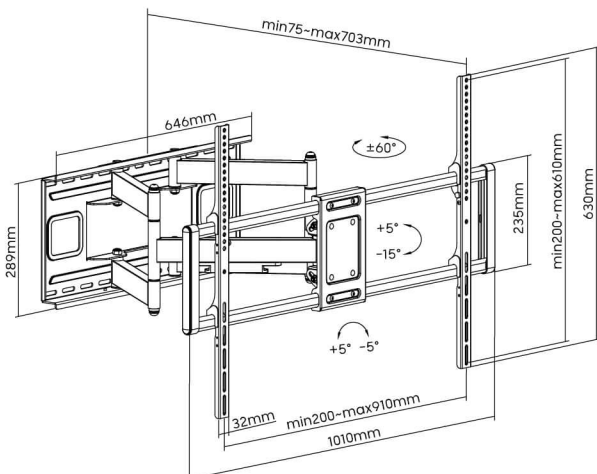

# LPA77 Series Heavy-Duty Full-Motion TV Wall Mounts

**LUMI**  
home

**Quick-Release Design**  
lock or release the TV in a snap

**Optimized Packaging**  
reduces shipping and storage costs

Item No.	LPA77-696
Fit Screen Size	60"~120"
Max. VESA	900x600
Weight Capacity	120kg/264lbs
Strength Tested	3 Times Approved
Profile	75~703mm (3"~27.7")
Tilt Range	+5° ~ -15°
Screen Level	+5° ~ -5°
Swivel Range	+60° ~ -60°

### LPA77-486

Item No.	LPA77-463	LPA77-466	LPA77-483	LPA77-486
Screen Size	43"-80"	43"-90"	43"-90"	43"-100"
Max. VESA	600x400		800x400	
Weight Capacity	80kg/176lbs	120kg/264lbs	80kg/176lbs	120kg/264lbs
Strength Tested	4 Times Approved		4 Times Approved	
Profile	82~723mm (3.2"~28.5")	75~703mm (3"~27.7")	82~723mm (3.2"~28.5")	75~703mm (3"~27.7")
Tilt Range	+5°~ -15°		+5°~ -15°	
Screen Level	+5°~ -5°		+5°~ -5°	
Swivel Range	+90°~ -90°	+60°~ -60°	+90°~ -90°	+60°~ -60°