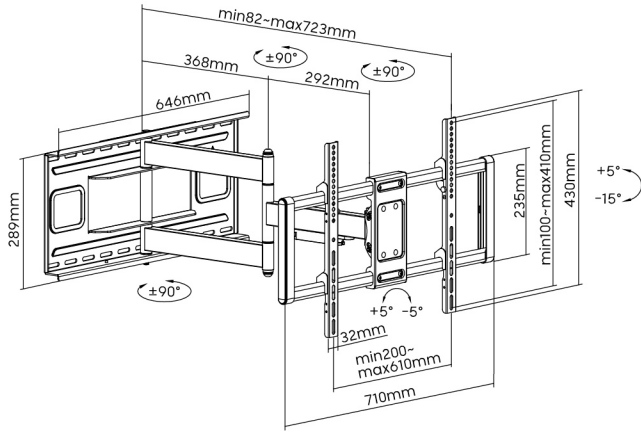

LPA77 Series

Heavy-Duty Full-Motion TV Wall Mounts

LPA77-463