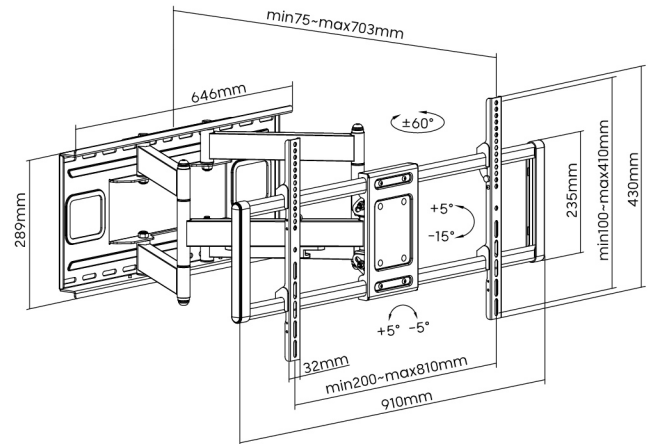

### LPA77-486

Item No.	LPA77-463	LPA77-466	LPA77-483	LPA77-486
Screen Size	43"-80"	43"-90"	43"-90"	43"-100"
Max. VESA	600x400		800x400	
Weight Capacity	80kg/176lbs	120kg/264lbs	80kg/176lbs	120kg/264lbs
Strength Tested	4 Times Approved		4 Times Approved	
Profile	82~723mm (3.2"~28.5")	75~703mm (3"~27.7")	82~723mm (3.2"~28.5")	75~703mm (3"~27.7")
Tilt Range	+5°~ -15°		+5°~ -15°	
Screen Level	+5°~ -5°		+5°~ -5°	
Swivel Range	+90°~ -90°	+60°~ -60°	+90°~ -90°	+60°~ -60°