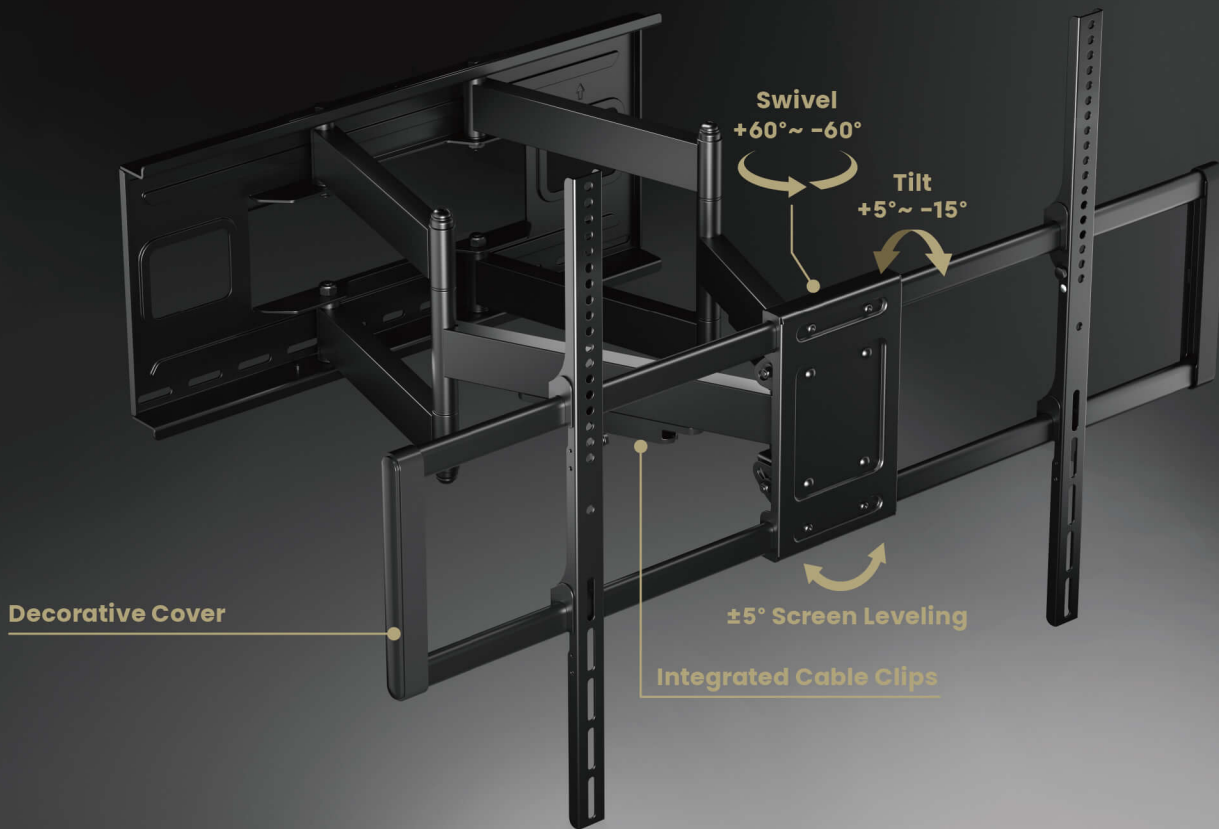

**LPA77 Series**  
**Heavy-Duty Full-Motion**  
**TV Wall Mounts**

- Sturdy and Durable Steel Construction holds 43" - 120" TVs up to 80kg/120kg
- Full-Motion Design provides flexibility
- Wall Plate for Australia and America Stud Construction

# LPA77 Series Heavy-Duty Full-Motion TV Wall Mounts

**LUMI**  
home

**Quick-Release Design**  
lock or release the TV in a snap

**Optimized Packaging**  
reduces shipping and storage costs

Item No.	LPA77-696
Fit Screen Size	60"~120"
Max. VESA	900x600
Weight Capacity	120kg/264lbs
Strength Tested	3 Times Approved
Profile	75~703mm (3"~27.7")
Tilt Range	+5° ~ -15°
Screen Level	+5° ~ -5°
Swivel Range	+60° ~ -60°

## Heavy-Duty Full-Motion TV Wall Mounts

### LPA77-486

Item No.	LPA77-463	LPA77-466	LPA77-483	LPA77-486
Screen Size	43"-80"	43"-90"	43"-90"	43"-100"
Max. VESA	600x400		800x400	
Weight Capacity	80kg/176lbs	120kg/264lbs	80kg/176lbs	120kg/264lbs
Strength Tested	4 Times Approved		4 Times Approved	
Profile	82~723mm (3.2"~28.5")	75~703mm (3"~27.7")	82~723mm (3.2"~28.5")	75~703mm (3"~27.7")
Tilt Range	+5°~ -15°		+5°~ -15°	
Screen Level	+5°~ -5°		+5°~ -5°	
Swivel Range	+90°~ -90°	+60°~ -60°	+90°~ -90°	+60°~ -60°