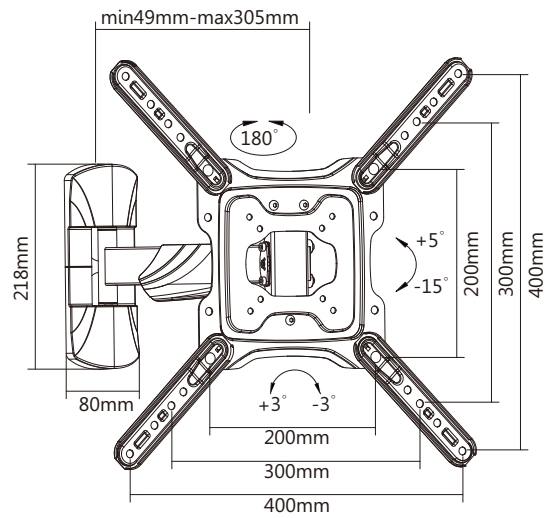

LPA50-441

MOST
23"-55"
MAX.VESA 400x400

35kg/77lbs

VESA Compatible 75x75 200x100 100x100 200x200