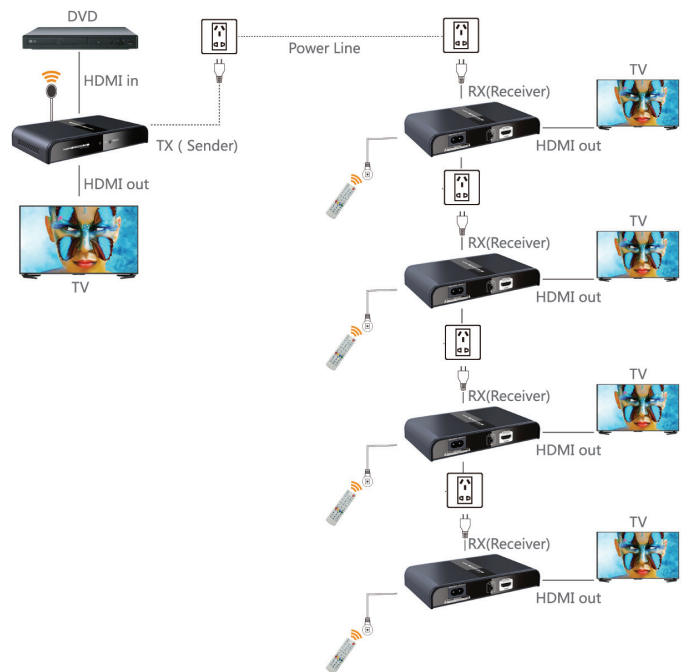

HDbiT HDMI Over IP PRO Powerline Extender KIT

Able to distribute signal to up to 4x Receivers

Model Code:
LKV380PRO KIT INCLUDES: RX AND TX
LKV380PRO-RX INCLUDES: Receiver ONLY

LKV380Pro is the HDbiT HDMI over power line allows you to transmit 1080P HDMI signals up to 300 meters, using existing Power Line cable. Support one transmitter to multi-receivers connection, simultaneous delivery of HD AV up to 4 RX, saving you the hassles of rewiring. It is a lower cost alternative to professional AV installation

Features:

- HDMI over power line with HDbiT technology
- 1080P HD video, whole house coverage transmission
- Support one transmitter up to 4 receiver simultaneous connections
- No need rewiring, easy to go through walls
- Perfect IR 360° pass back function
- Automatically scan and pairing, plug and play
- AES encryption to ensure security
- Build in HDMI loop out, simultaneously output local display and remote display

INSTALLATION TIP:

Able to transmit signal through multiple power MCB, but must be on the same power RCD electrical circuit.

Specifications

| | |
|-----------------------|--|
| HDMI Signal | HDMI 1.3, Compatible with HDCP 1.2 |
| Resolutions | 480i@60Hz, 480p@60Hz, 576i@50Hz, 576p@50Hz, 720p@50/60Hz, 1080i@50/60Hz, 1080p@50/60Hz |
| Transmission Distance | Up to 300 meters transmission distance for 1080p@60Hz Full HD |
| Power Supply | 100 ~ 240V AC |
| Working Temperature | 0°C ~ 60°C |
| IR Signal | Supports 20~60KHz IR devices |
| Weight | TX:330g RX: 316g |
| Dimension (W x D x H) | 150 x 92.7 x 25mm |
| Warranty | 2 Years |