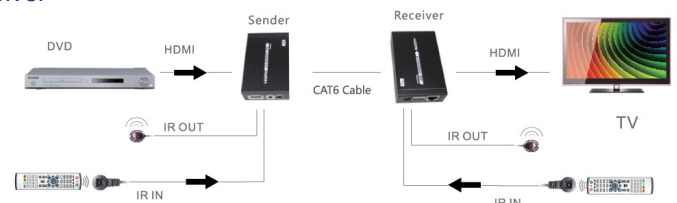

Extender

Model Code: LKV375N

This HDBaseT single network cable extender kit transmits HDMI signal up to 70M over CAT6 fluently and clearly. It is lossless in signal and supports 3D, 24bits deep colour, kx2K, CEC and HDCP.

Features:

- Apply HDBaseT extend technology
- Uncompressed HDMI video signal
- Support full HD 1080p@60Hz, 3D,4Kx2K
- Extend 1080p signal over CAT6A up to 70M
- Supports bi-directional IR pass back
- Supports HDCP, CEC, 24 deep colour
- Supports uncompressed LPCM audio and compressed DTS-HD, Dolby True HD
- Includes dual power adapters for both transmitter and receiver

Specifications

HDMI Signal	4Kx2K, Compatible with HDCP, Supports CEC and 24bits deep colour		
Resolutions Supported	480i/480p/576i/576p/720p/1080i/1080p/3D/4Kx2K		
Audio	LPCM, DTS-HD, Dolby True HD		
Network Cable	Cat5e, Cat6, Cat6A, Cat7		
Transmission Length	Cat5e/Cat6	60M	Up to 1080p@60Hz 36bpps
		35M	1080p@60Hz 48bpps, 1080p@60Hz 3D, 4Kx2K 30Hz
	Cat6A/Cat7	100M	Up to 1080p@60Hz 36bpps
		40M	1080p@60Hz 48bpps, 1080p@60Hz 3D, 4Kx2K 30Hz
Infrared Back	Support 20~60kHz wide frequency devices and Bi-directional IR transmission		
Power Supply	12V/2A DC x2pcs		
Product Dimension (LxWxH)	98.5 x 66.5 x 23mm		
Enclosure Material	Metal		
Weight	TX: 79g RX: 107g		
Colour	Black		