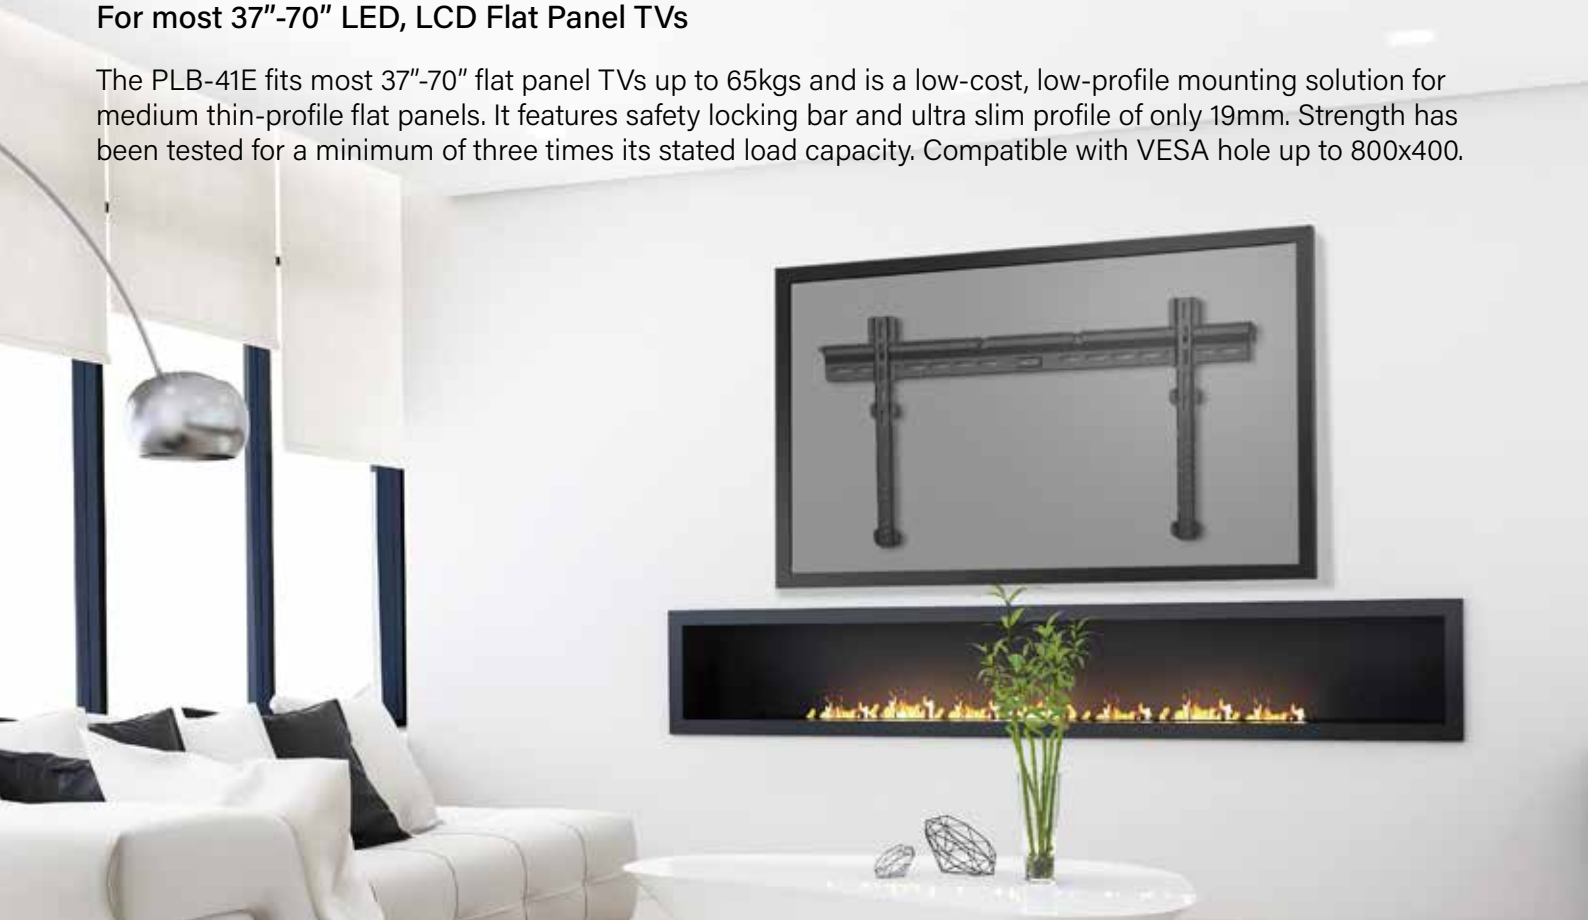

## Economy Ultra Slim Fixed TV Wall Mount

*Brateck*  
BRACKET TECHNOLOGY

For most 37"-70" LED, LCD Flat Panel TVs

The PLB-41E fits most 37"-70" flat panel TVs up to 65kgs and is a low-cost, low-profile mounting solution for medium thin-profile flat panels. It features safety locking bar and ultra slim profile of only 19mm. Strength has been tested for a minimum of three times its stated load capacity. Compatible with VESA hole up to 800x400.

Ultra-slim design  
Integrated Bubble Level: assures alignment

## Economy Ultra Slim Fixed TV Wall Mount

*Brateck*  
BRACKET TECHNOLOGY

**Colour:** Fine Texture Black

**Dimensions:** 19x858x440mm

**Fit Screen Size:** 37"-70"

**Fit Curved TV:** Yes

**Mounting Hole Pattern :** VESA & Universal

**VESA Compatible:** 300x300,400x200,400x400,600x400,800x400