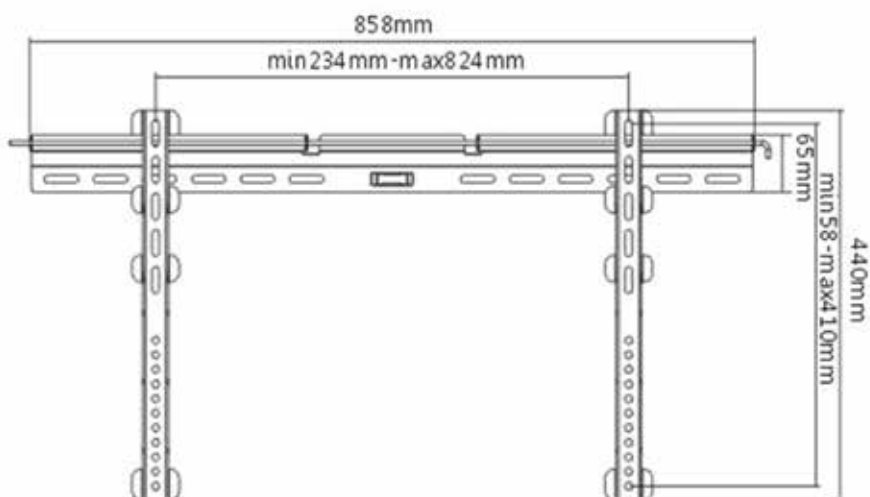

LCD-PLE412

Economy Ultra Slim Fixed TV Wall Mount

Brateck
BRACKET TECHNOLOGY