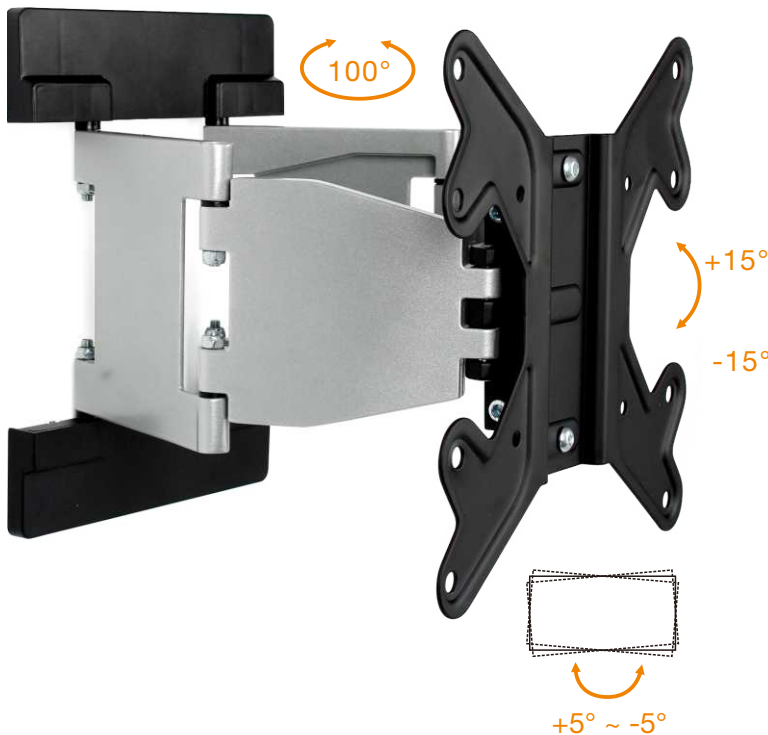

Slim Aluminum LED LCD TV Wall Mounts

Features:

- 1 +15°~-15° Effortless Tilt;
100° Swiveling
- 2 Built-in Screen Level Adjustment
- 3 Flat Die Cast Aluminum Arms
- 4 Decorative Plastic Cover

LCD-LPA16-224

MOST
23"-42"
MAX.VESA 200x200

RATED
30kg/66lbs

27-262mm

VESA
Compatible
100x100
200x100
200x200