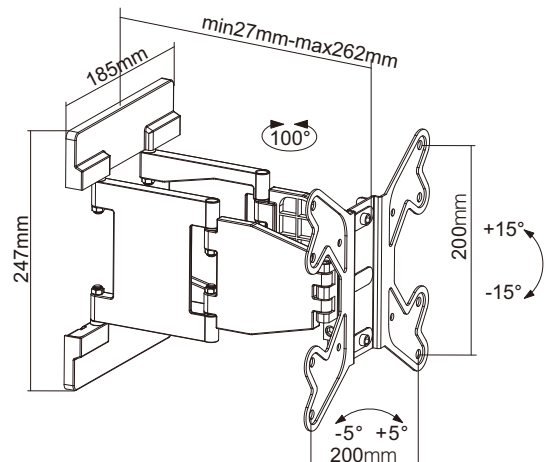

Slim Aluminum LED LCD TV Wall Mounts

Features:

- 1 +15°~-15° Effortless Tilt;
100° Swiveling
- 2 Built-in Screen Level Adjustment
- 3 Flat Die Cast Aluminum Arms
- 4 Decorative Plastic Cover

LCD-LPA16-224

MOST
23"-42"
MAX.VESA 200x200

RATED
30kg/66lbs

27-262mm

VESA
Compatible
100x100
200x100
200x200