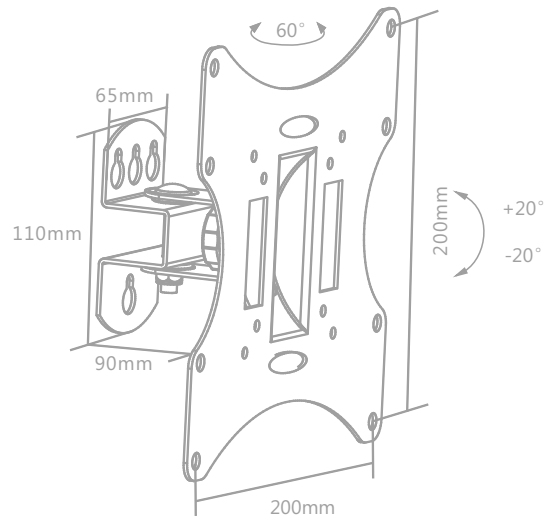

TV WALL MOUNT

Fits most **23"-42"** flat panel TVs

LCD-501A [**FULL-MOTION**] [MOST **23"-42"** MAX.VESA 200x200] [**30kg/66lbs**] [**90mm**]

75x75 100x100
200x100 200x200