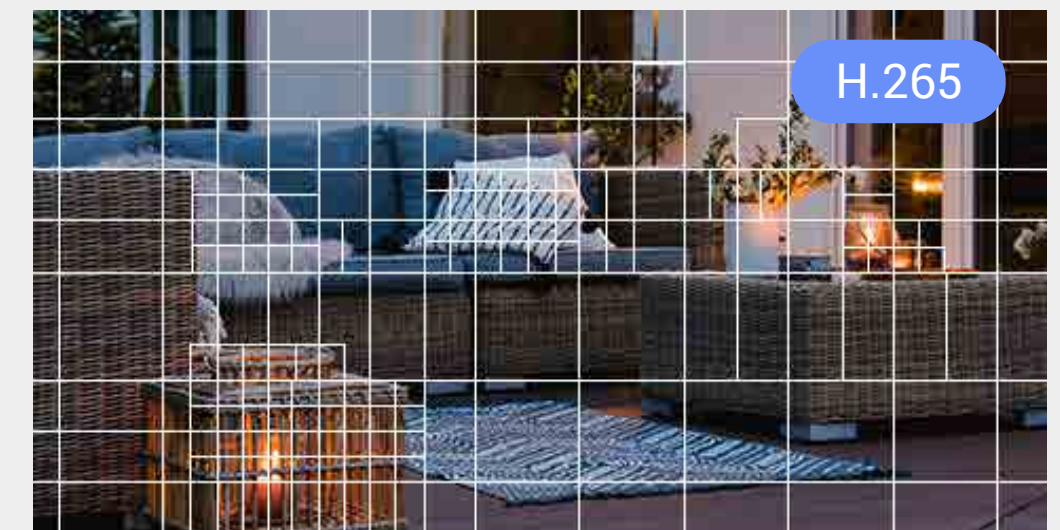

Required bandwidth: 50%

Required bandwidth: 50%