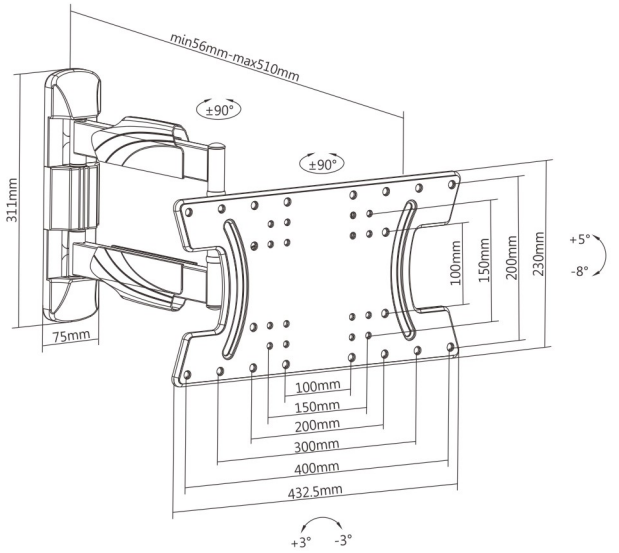

Specially Designed Plate
fits OLED TV mounting without any exposing.

Detachable VESA Plate
enables easy and quick installation.

Soft EVA Foam
provides sure grip while protecting TV back.

Cable Management
keeps organized appearance.

Weight Capacity
30kg/66lbs

Three Times
Strength Tested

Tilt Range
+5° ~ -8°

Swivel Range
+90° ~ -90°

Screen Level
+3° ~ -3°

Curved TV

Direction Indicator

Cable Management

Detachable
VESA Plate

KMA30-246

Screen Size
32" ~ 65"

VESA Compatible
100x100 100x150 100x200
150x100 150x150 200x100
200x200 300x200 400x200

Profile to Wall
50-510mm
2.0"-20.1"

Weight Capacity
30kg/66lbs

Three Times
Strength Tested

Tilt Range
+5° ~ -8°

Swivel Range
+60° ~ -60°

Screen Level
+3° ~ -3°

Curved TV

Direction Indicator

Cable Management

Detachable
VESA Plate