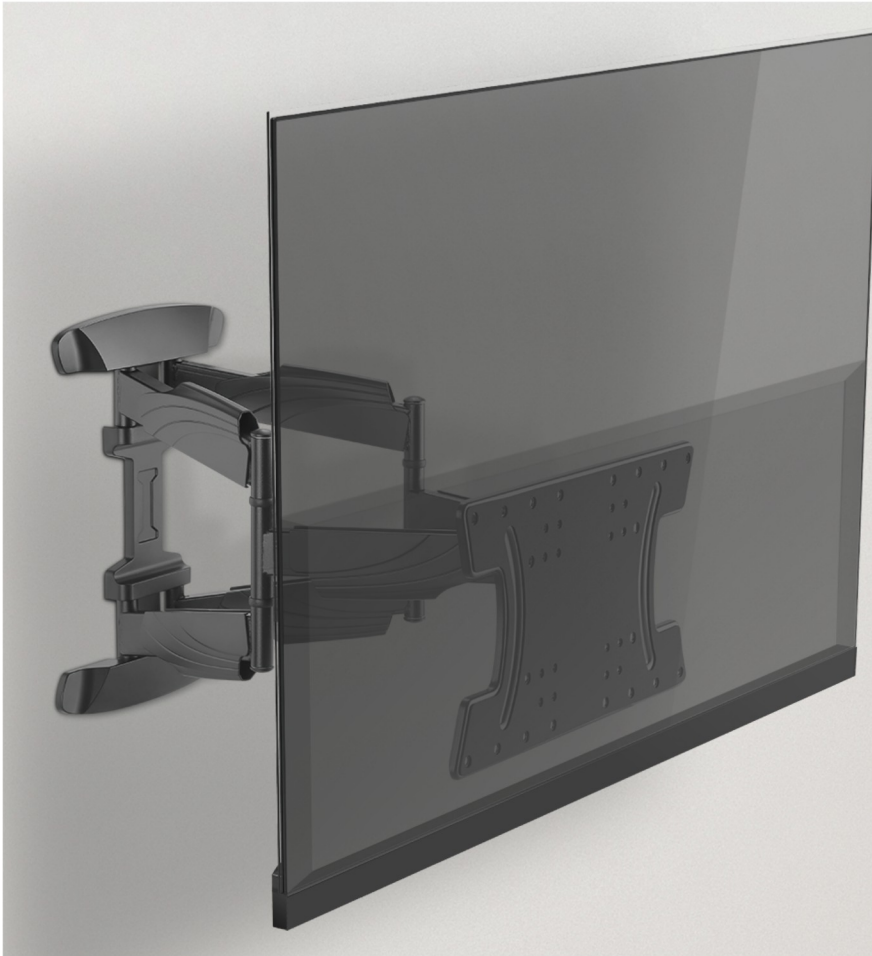

KMA30 Series

Elegant Full-Motion OLED TV Wall Mounts

For most 32"-65" TVs

LUMI
home

ADVANCED & VERSATILE

The latest technology in the TV market is OLED TVs. Compared to conventional LED TVs, OLED TVs offer **wider viewing angles, vibrant color, thinner profiles,** and much **lower weight** - making this new TV technology the rising choice of consumers.

In pursuit of this new technology, LUMI has created enhanced mounting solutions for OLED TVs with full-motion mechanism, each seat in your house is possible to become viewing sweet spot.

KMA30-246
Features Animation

Specially Designed Plate
fits OLED TV mounting without any exposing.

Detachable VESA Plate
enables easy and quick installation.

Soft EVA Foam
provides sure grip while protecting TV back.

Cable Management
keeps organized appearance.

KMA30 Series

Elegant Full-Motion OLED TV Wall Mounts

For most 32"-65" TVs

KMA30-243

Screen Size
32" ~ 65"

VESA Compatible
100x100 100x150 100x200
150x100 150x150 200x100
200x200 300x200 400x200

Profile to Wall
56-510mm
2.2"-20.1"