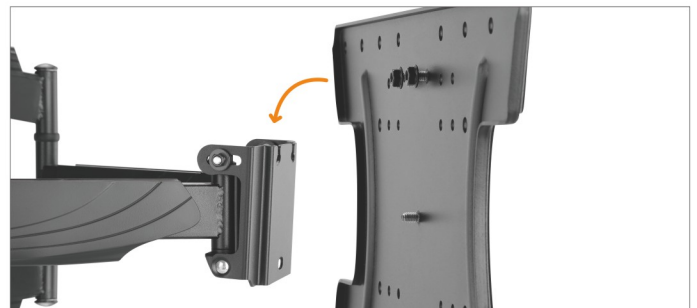

In pursuit of this new technology, LUMI has created enhanced mounting solutions for OLED TVs with full-motion mechanism, each seat in your house is possible to become viewing sweet spot.

KMA30-246
Features Animation

Specially Designed Plate
fits OLED TV mounting without any exposing.

Detachable VESA Plate
enables easy and quick installation.

Soft EVA Foam
provides sure grip while protecting TV back.

Cable Management
keeps organized appearance.

KMA30 Series

Elegant Full-Motion OLED TV Wall Mounts

For most 32"-65" TVs

KMA30-243

Screen Size
32" ~ 65"

VESA Compatible
100x100 100x150 100x200
150x100 150x150 200x100
200x200 300x200 400x200

Profile to Wall
56-510mm
2.2"-20.1"

Weight Capacity
30kg/66lbs

Three Times
Strength Tested

Tilt Range
+5° ~ -8°

Swivel Range
+90° ~ -90°

Screen Level
+3° ~ -3°

Curved TV

Direction Indicator

Cable Management