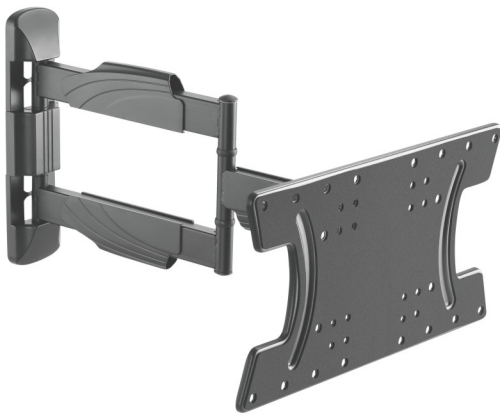

Specially Designed Plate
fits OLED TV mounting without any exposing.

Detachable VESA Plate
enables easy and quick installation.

Soft EVA Foam
provides sure grip while protecting TV back.

Cable Management
keeps organized appearance.

Weight Capacity
30kg/66lbs

Three Times
Strength Tested

Tilt Range
+5° ~ -8°

Swivel Range
+90° ~ -90°

Screen Level
+3° ~ -3°

Curved TV

Direction Indicator

Cable Management

Detachable
VESA Plate

KMA30-246

Screen Size
32" ~ 65"

VESA Compatible
100x100 100x150 100x200
150x100 150x150 200x100
200x200 300x200 400x200

Profile to Wall
50-510mm
2.0"-20.1"

Weight Capacity
30kg/66lbs

Three Times
Strength Tested

Tilt Range
+5° ~ -8°

Swivel Range
+60° ~ -60°

Screen Level
+3° ~ -3°

Curved TV

Direction Indicator

Cable Management

Detachable
VESA Plate