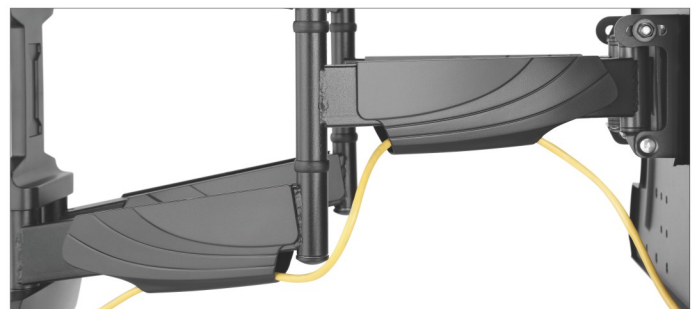

In pursuit of this new technology, LUMI has created enhanced mounting solutions for OLED TVs with full-motion mechanism, each seat in your house is possible to become viewing sweet spot.

KMA30-246
Features Animation

Specially Designed Plate
fits OLED TV mounting without any exposing.

Detachable VESA Plate
enables easy and quick installation.

Soft EVA Foam
provides sure grip while protecting TV back.

Cable Management
keeps organized appearance.

KMA30 Series

Elegant Full-Motion OLED TV Wall Mounts

For most 32"-65" TVs

KMA30-243

Screen Size
32" ~ 65"

VESA Compatible
100x100 100x150 100x200
150x100 150x150 200x100
200x200 300x200 400x200

Profile to Wall
56-510mm
2.2"-20.1"

Weight Capacity
30kg/66lbs

Three Times
Strength Tested

Tilt Range
+5° ~ -8°

Swivel Range
+90° ~ -90°

Screen Level
+3° ~ -3°

Curved TV

Direction Indicator

Cable Management