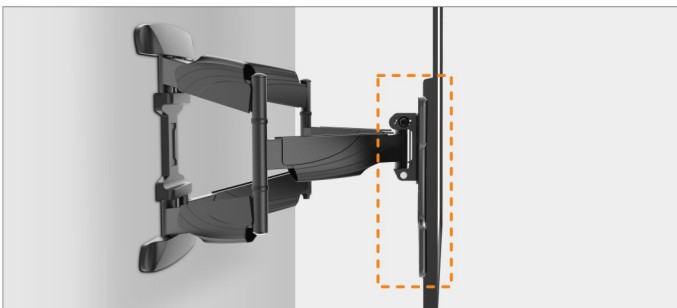

Specially Designed Plate
fits OLED TV mounting without any exposing.

Detachable VESA Plate
enables easy and quick installation.

Soft EVA Foam
provides sure grip while protecting TV back.

Cable Management
keeps organized appearance.

KMA30 Series

Elegant Full-Motion OLED TV Wall Mounts

For most 32"-65" TVs

KMA30-243

Screen Size
32" ~ 65"

VESA Compatible
100x100 100x150 100x200
150x100 150x150 200x100
200x200 300x200 400x200

Profile to Wall
56-510mm
2.2"-20.1"

Weight Capacity
30kg/66lbs

Three Times
Strength Tested

Tilt Range
+5° ~ -8°

Swivel Range
+90° ~ -90°

Screen Level
+3° ~ -3°

Curved TV

Direction Indicator

Cable Management

Tilt Range
+5° ~ -8°

Swivel Range
+60° ~ -60°

Screen Level
+3° ~ -3°

Curved TV

Direction Indicator

Cable Management

Detachable
VESA Plate