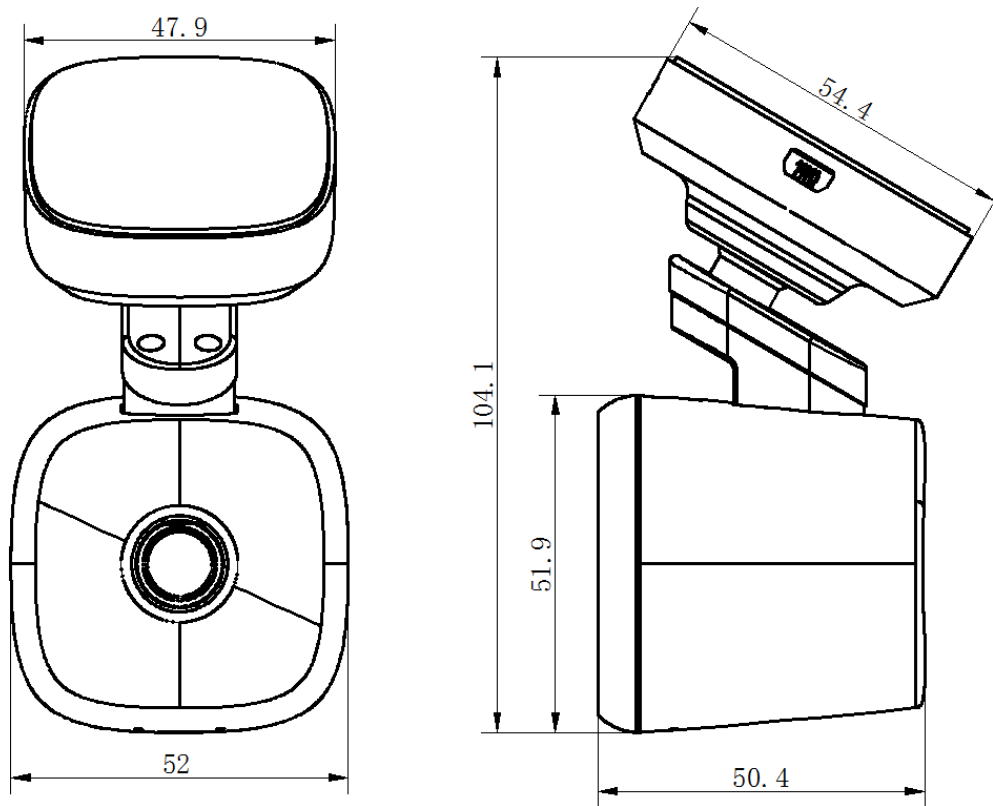

## Specifications

<b>Model</b>	<b>AE-DC5013-F6</b>
<b>Camera</b>	
<b>Image sensor</b>	CMOS
<b>Resolution</b>	1600p@30fps, 1600p@25fps; 1440p@30fps, 1440p@25fps; 1080p@30fps, 1080p@25fps
<b>Angle adjustment</b>	130° (D), 109° (H)
<b>Aperture</b>	F1.6
<b>Video compression</b>	H.265
<b>OSD</b>	Display time, date, etc.
<b>Image format</b>	JPEG
<b>Storage</b>	TF card, Max. 128 GB
<b>Communication module</b>	Wi-Fi
<b>Sensor</b>	G-sensor
<b>Interfaces</b>	
<b>Power supply</b>	USB 2.0
<b>Audio input</b>	MIC
<b>Audio output</b>	Built-in Loudspeaker
<b>General</b>	
<b>Working temperature</b>	-20 °C to 70 °C (-4 °F to 158 °F)
<b>Working humidity</b>	0% to 95%
<b>Power supply</b>	5 VDC, 2 A
<b>Power consumption</b>	Max. 5 W
<b>Dimension (L x W x H) (without bracket)</b>	52mm x 50.4mm x 51.9mm (2.04" x 1.98" x 2.04")
<b>Weight (Approx)</b>	120 g (0.26 lb)

## Dimensions

Distributed by