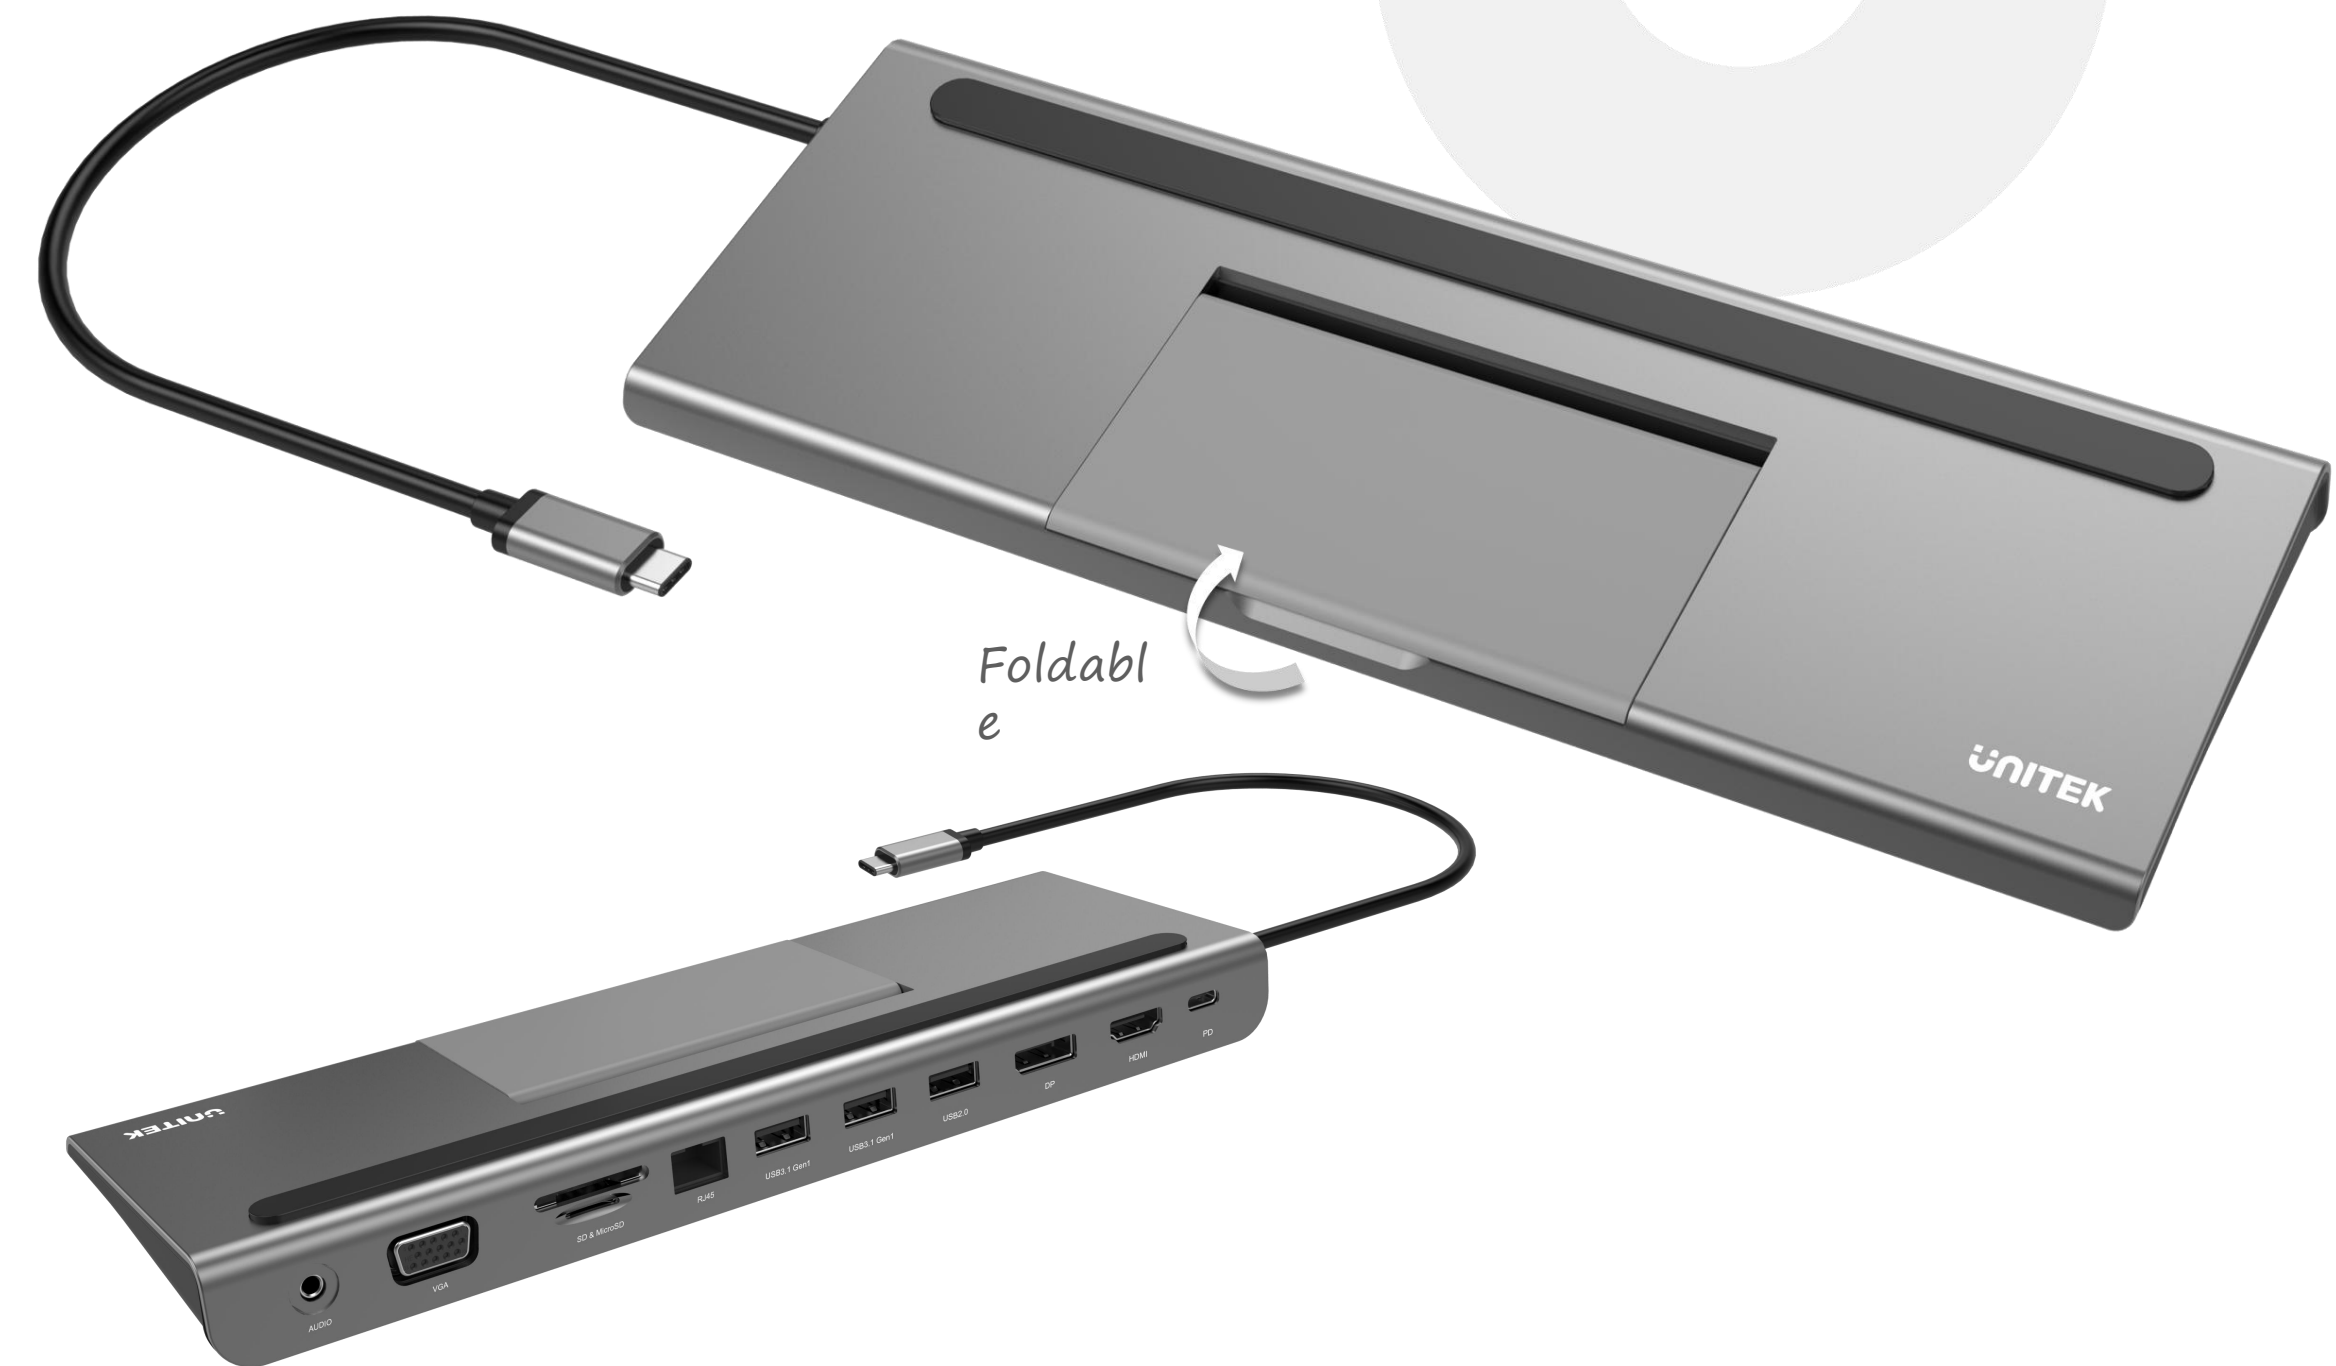

uHub 11+

Human friendly

USB3.1 Stellar-class 11 in 1 Docking Station with Triple Displays, USB PD & Mobile Phone Stand

- Model: D1022A
- Products Features:
 - 1 x USB-C 3.1 Gen2 connector, transfer rate up to 10 Gbps, for connecting to a notebook, tablet, PC or smartphone
 - 2 x USB-A 3.1 port, transfer rate up to 5 Gbps; with fast charging according to spec. BC 1.2 – for connection and fast charging of a USB device (5V/1.5A)
 - 1 x SD card reader with a maximum transfer rate of 100 Mbps
 - 1 x microSD card reader with a maximum transfer rate of 100 Mbps
 - 1 x Audio out 3.5 mm
 - 1 x Foldable mobile phone stand
 - 1 x USB-A 2.0 port, transfer rate up to 480 Mbps
 - 1 x USB-C Power Delivery port with profile 5 (up to 20V/4.25A, max. 85W)
 - 1 x Ethernet GLAN RJ-45 port, 10/100/1000 Mbps
 - Graphic interface: 1 x HDMI max. resolution 4K/30Hz, 1 x Display Port max resolution 4K/30Hz, 1 x VGA max. resolution 1080p/60Hz
 - Product Dimension: 116mm x 80mm x 16mm

Note: MST Function works with Windows OS only instead of Mac OS.

Package Contents:

- 1 x uHub 11+
- 1 x User Manual