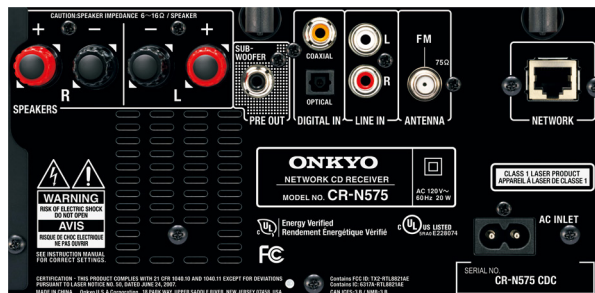

CR-N575 (B) Rear View