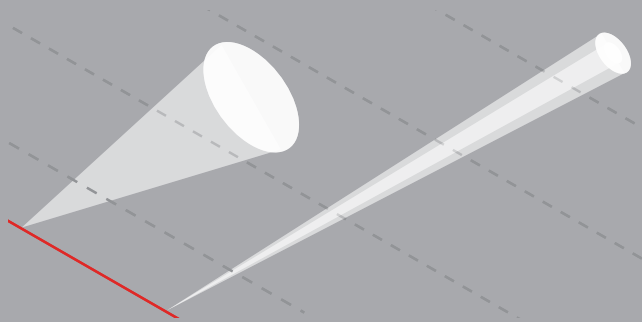

ALKALINE-POWER

4 × AAA Alkaline batteries

Patented
Optics System

PURE BEAM® FOCUS

ULTRA VIEW FLOOD
for up close

BULLS-EYE SPOT
for distance

MEDIUM

HIGH

LOW

QUICK-CYCLE SWITCH SYSTEM