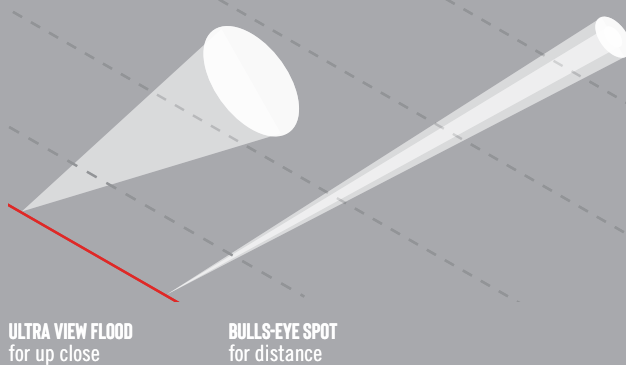

ALKALINE-POWER

4 × AAA Alkaline batteries

Patented Optics System
PURE BEAM® FOCUS