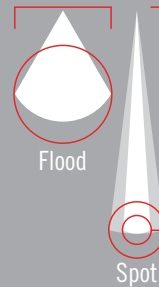

## PURE BEAM FOCUSING TORCH

Quick cycle power switch

**PURE BEAM® FOCUS**  
FLOOD & SPOT

**Slide Focus**

Length: 10.2cm | 4.0"  
Weight: 80g | 2.8oz

The HX5 Flashlight is a two-way clip that makes it easy to clip in either direction on your pockets or even the bill of your hat. Using our Pure Beam Focusing System with Slide Focus, this light can easily transition from flood to spot modes with one hand.

### FEATURES:

BEAM LOCK

HIGH  
MEDIUM  
LOW

REAR SWITCH  
TAIL CAP

SLIDE  
FOCUS

WATER  
RESISTANCE

### ALKALINE-POWER

4 × AAA Alkaline batteries

Patented Optics System  
**PURE BEAM® FOCUS**

1-Handed  
**SLIDE FOCUS**

QUICK-CYCLE SWITCH SYSTEM