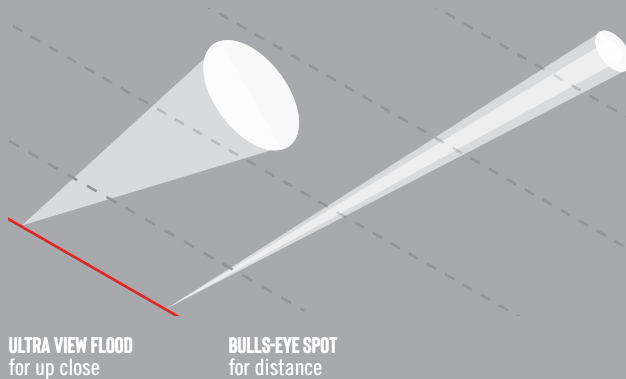

1-Handed
SLIDE FOCUS

MEDIUM

HIGH

LOW

TURBO

QUICK-CYCLE SWITCH SYSTEM