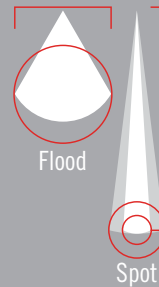

COAST®

650 Lumens | 200m Beam | IPX4

COAHP7 PURE BEAM FOCUSING TORCH

Lanyard ring

PURE BEAM® FOCUS
FLOOD & SPOT

High | Medium | Low
Slide Focus + Beam Lock

Length: 14.2cm | 5.6"
Weight: 198g | 7.0oz

A perfect mix of size, form, and performance, the HP7 Flashlight is rightfully one of our most popular handheld lights. It combines our Pure Beam Focusing System with Slide Focus with a high, medium, and low output modes to illuminate with either a super wide flood beam or spot beam with transition halo at varying distances and brightness all controllable with one hand. Its anti-roll tail cap allows you to set it on uneven surfaces without rolling off and it even allows you to stand the light upon its cap for vertical lighting situations. The HP7 Flashlight is impact resistant, weather resistant and its LED is virtually unbreakable.

ANSI FL1 (Aik)	High	Medium	Low
Lumens	650	330	90
Beam Distance	200m	135m	75m
Runtime	3h	3h 15min	6h 30min

FEATURES:

BEAM LOCK

HIGH
MEDIUM
LOW

REAR SWITCH
TAIL CAP

SLIDE
FOCUS

WATER
RESISTANCE

ALKALINE-POWER

4 × AAA Alkaline batteries

Patented Optics System
PURE BEAM® FOCUS

1-Handed
SLIDE FOCUS

MEDIUM

HIGH

LOW

TURBO

QUICK-CYCLE SWITCH SYSTEM