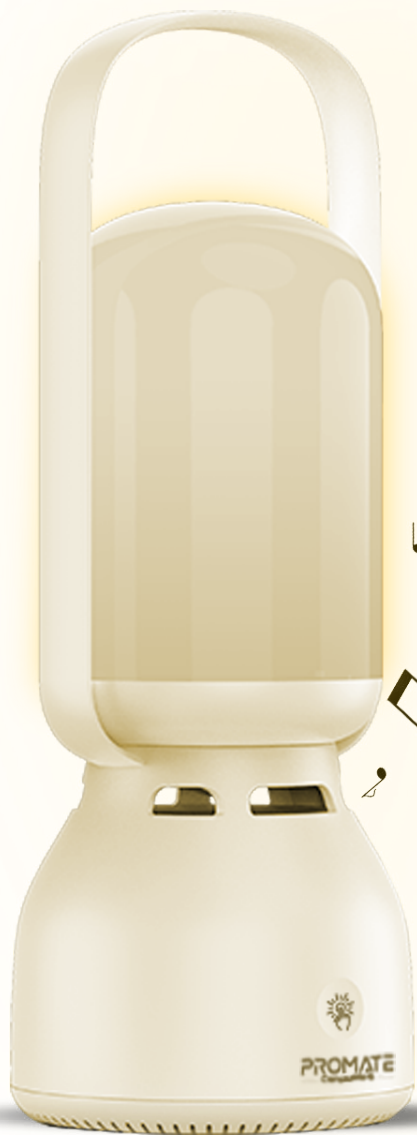

# Portable Multifunctional Wireless Speaker Camping Light

**2in1**  
Camping Kit

**BT Speaker**

**7 HOURS** Playing Time

**RAINBOW LED LIGHT**

**3 Brightness Level**

**10 LED Light Modes**

**Rugged Durable**

**Touch Control**

CampMate-5

CampMate-5 From Promate is the ultimate 2-in-1 multifunctional Bluetooth speaker and camping light designed for outdoor enthusiasts. With a powerful 2400mAh battery, enjoy up to 7 hours of immersive sound from its 5W speaker output, and illuminate your campsite with 10 vibrant RGB light modes in a sleek lantern design. Effortlessly control your experience with the intuitive touch control button and keep your adventure going with the included 1-meter charging cable. The CampMate-5 is the perfect companion for any camping trip, providing both entertainment and essential lighting in one compact, stylish device.

## 2-in-1 Multifunctional Speaker Camping Light

Combines a high-quality Bluetooth speaker and a versatile camping light, perfect for enhancing your outdoor adventures.

## Stylish Lantern Design

Crafted with a stylish and practical lantern design, the CampMate-5 is both functional and visually appealing.