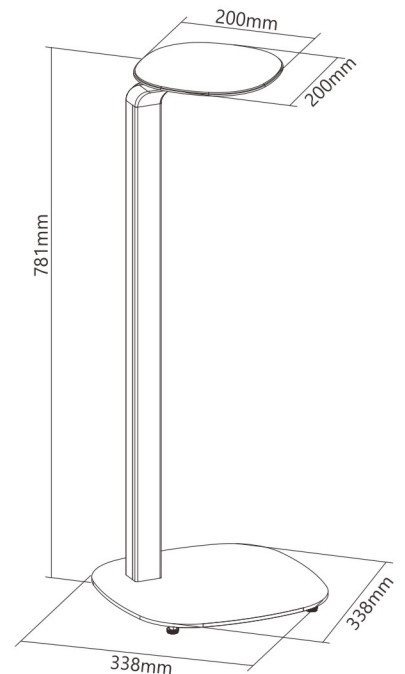

Adhesive Foam Pad

▼ BS-62-01

Compatible with
Sonos® One
Sonos® One SL
Sonos® Play:1

Sculpted Hardwood Column

Weighted Base
provides stability and reduces
secondary sound vibrations

BS-62-01

For Sonos® One/Sonos® One SL/
Sonos® Play:1 (Sold Individually)

BS-62-02

For Universal Speakers (Sold in Pairs)

Hidden Cable Management
keeps wiring organized and protected

Two Base Feet Styles Included
ensure stability on most surfaces

Colors:

Item No.	BS-62-01	BS-62-02
Weight Capacity	10kg/22lbs	10kg/22lbs
Base Type	Plastic Pads, Steel Spikes	Plastic Pads, Steel Spikes
Material	Beech, Steel, Aluminum	Beech, Steel, Aluminum