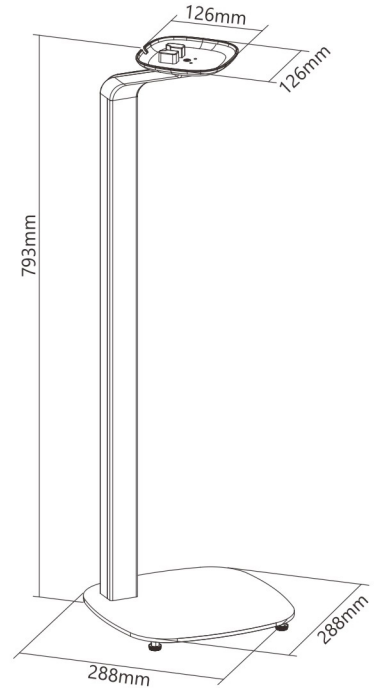

Adhesive Foam Pad

▼ BS-62-01

Compatible with
Sonos® One
Sonos® One SL
Sonos® Play:1

Sculpted Hardwood Column

Weighted Base
provides stability and reduces
secondary sound vibrations

BS-62-01

For Sonos® One/Sonos® One SL/
Sonos® Play:1 (Sold Individually)

BS-62-02

For Universal Speakers (Sold in Pairs)

Hidden Cable Management
keeps wiring organized and protected

Two Base Feet Styles Included
ensure stability on most surfaces

Colors:

Item No.	BS-62-01	BS-62-02
Weight Capacity	10kg/22lbs	10kg/22lbs
Base Type	Plastic Pads, Steel Spikes	Plastic Pads, Steel Spikes
Material	Beech, Steel, Aluminum	Beech, Steel, Aluminum