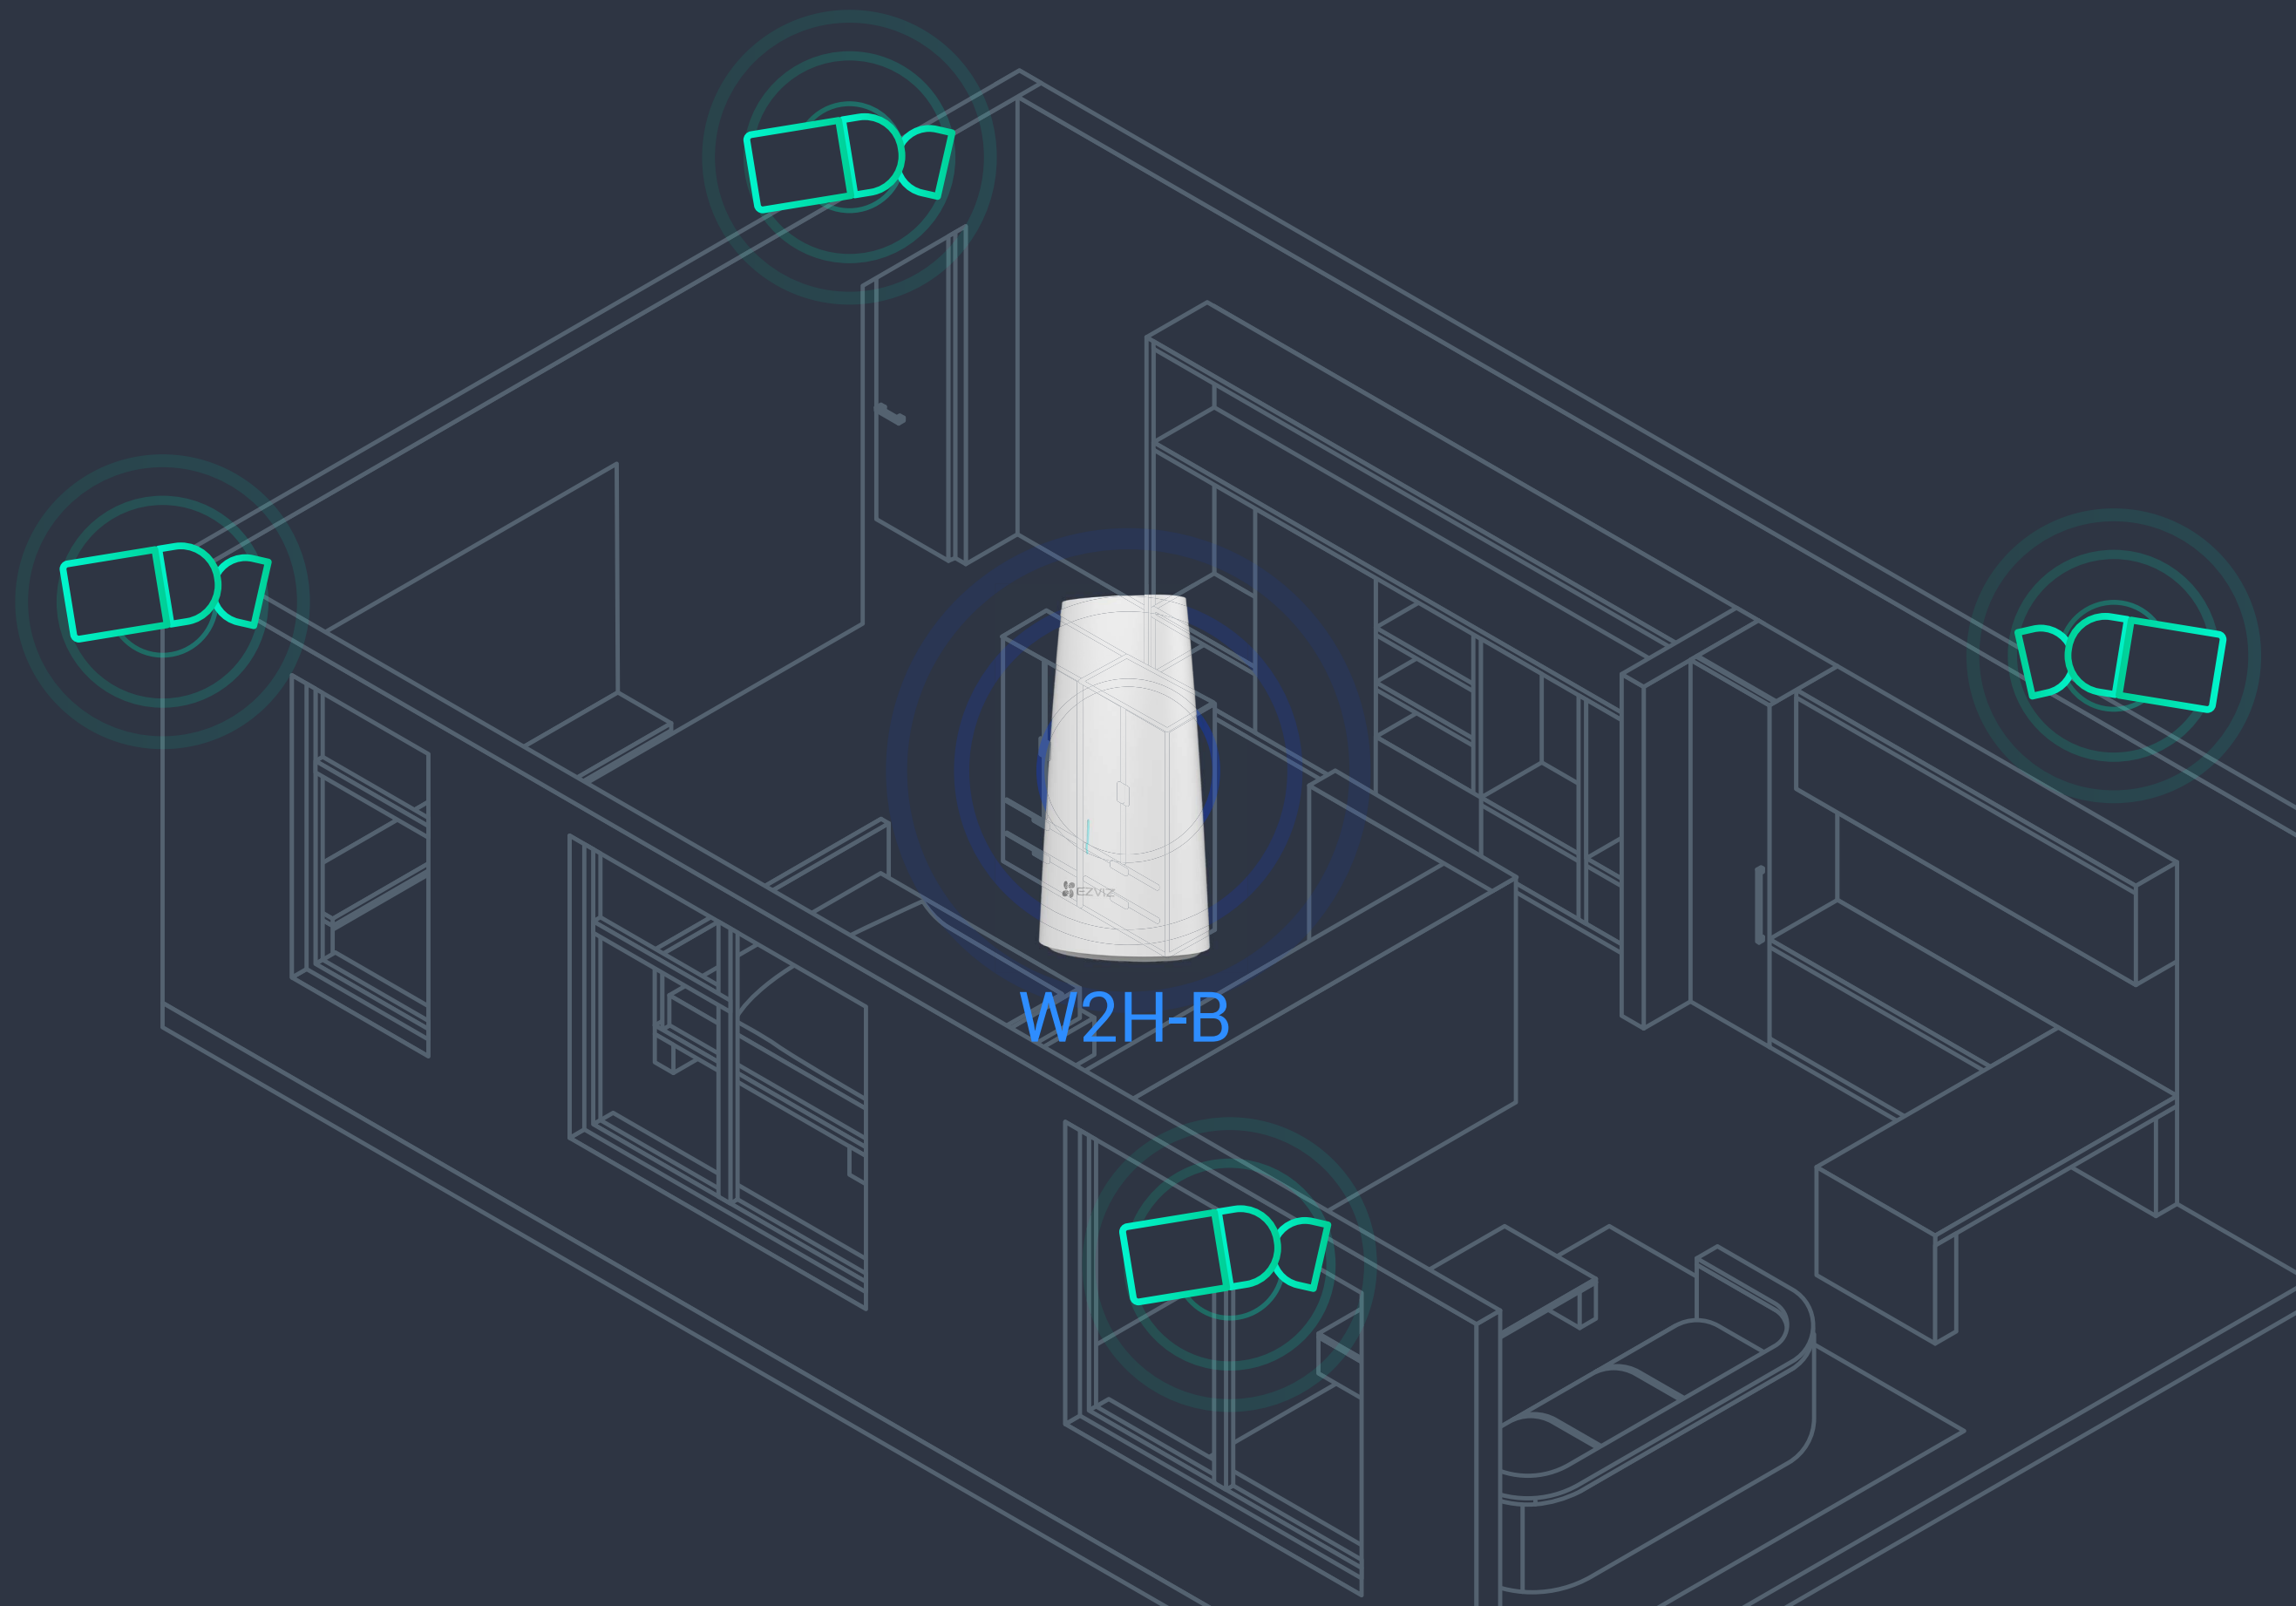

Work with the Base Station for steady performance

Operating through cable connection, the base station ensures that the BC1 2K+ cameras can enjoy a more stable internet status even at long distances, which also helps extend the cameras' battery life.

Up to 4 BC1 2K+ cameras⁵

Easy pairing in seconds

Built-in 125 dB siren⁶

MicroSD card slot
(up to 256 GB)