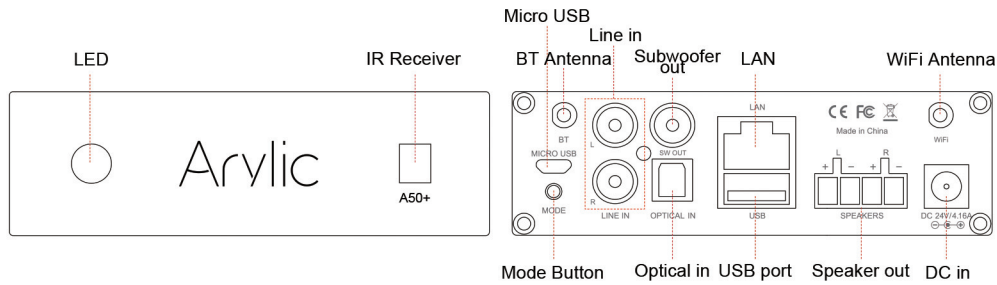

Streaming Services

Interface Introduction

Technical Specifications

Interfaces

DC input: 24V/4.16A
 Audio Input:
 - RCA for analog input
 - Optical for digital input
 Audio Output:
 - Speaker out for analog output
 - Subwoofer out for active subwoofer
 Micro USB: To connect PC as USB DAC
 - To use ACPWorkbench to tune amplifier
 USB host: to play USB music
 Ethernet RJ45: for wired LAN cable to connect internet
 LED indicators: to show the device status
 Mode button: Short press to switch input mode, press twice to reset WiFi/BT connection, press three times to restore factory reset, Long press to turn off, press again to turn on
 IR receiver: for remote controller

Control applications

4Stream for iOS and Android based smart devices
 iTunes for Mac and Windows PC
 Foobar2000 and other DLNA compatible third-party applications

General

Power input: 24V/4.16A input
 Dimensions: 120x113x37mm
 Weight: 0.4kg