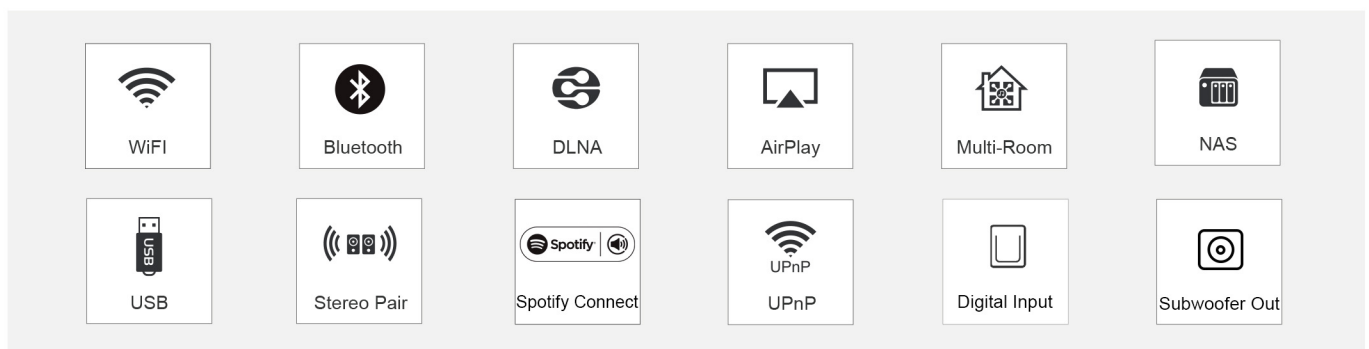

Main Features

- Streaming music via network without distance limitation or Bluetooth5.0 up to 16 meters.
- Bluetooth for ture high resolution music.
- Rich audio connector, Analog line input and digital optical input, speaker output and subwoofer output.
- Support streaming source from online services, smart device memory, USB pen drive, NAS, Bluetooth, digital optical in and analog line in.
- Multiroom and multizone streaming enabled by multiple units connected in the same network.
- All music sources can be re-streamed in sync to other models from us.
- Airplay, Spotify Connect, Qplay, DLNA, UPnP protocol and 3rd party app compatible.
- High quality music streaming support, sample rate decoding up to 24bit, 192kHz.
- Spotify, Deezer, Tidal, Qobuz, Amazon Music, iHeartRadio, TuneIn, Napster, lots of online streaming services integrated to use in the app.
- Free global online update for new features.
- Full function remote controller to use without mobile.
- Free iOS and Android app available.
- iTunes works with PC streaming.

Streaming Services

Interface Introduction

Technical Specifications

Interfaces

DC input: 24V/4.16A
 Audio Input:
 - RCA for analog input
 - Optical for digital input
 Audio Output:
 - Speaker out for analog output
 - Subwoofer out for active subwoofer
 Micro USB: To connect PC as USB DAC
 - To use ACPWorkbench to tune amplifier
 USB host: to play USB music
 Ethernet RJ45: for wired LAN cable to connect internet
 LED indicators: to show the device status
 Mode button: Short press to switch input mode, press twice to reset WiFi/BT connection, press three times to restore factory reset, Long press to turn off, press again to turn on
 IR receiver: for remote controller

Control applications

4Stream for iOS and Android based smart devices
 iTunes for Mac and Windows PC
 Foobar2000 and other DLNA compatible third-party applications

General

Power input: 24V/4.16A input
 Dimensions: 120x113x37mm
 Weight: 0.4kg