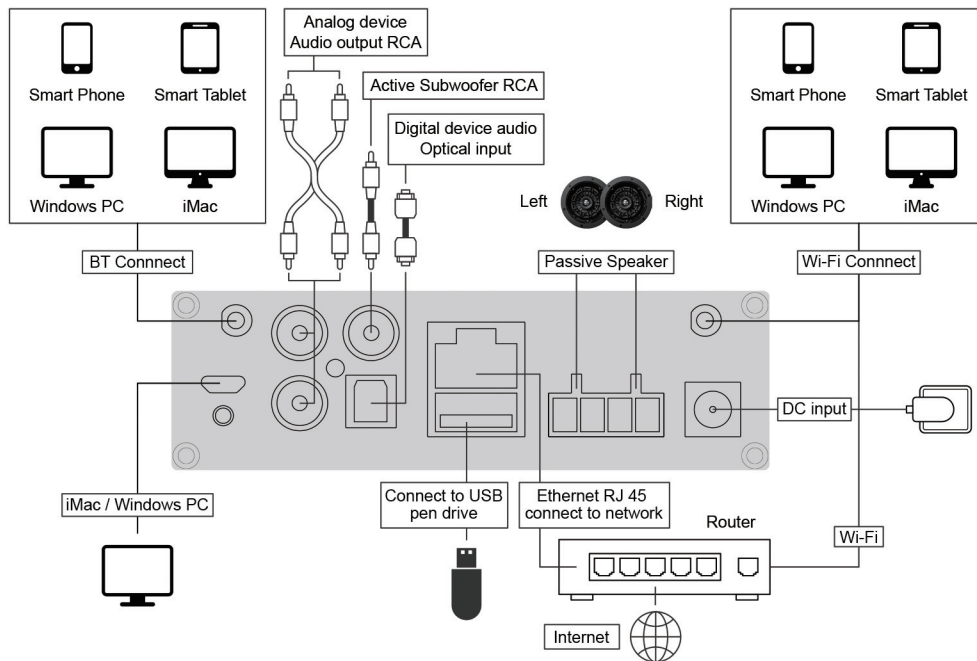

Main Features

- Streaming music via network without distance limitation or Bluetooth5.0 up to 16 meters.
- Bluetooth for ture high resolution music.
- Rich audio connector, Analog line input and digital optical input, speaker output and subwoofer output.
- Support streaming source from online services, smart device memory, USB pen drive, NAS, Bluetooth, digital optical in and analog line in.
- Multiroom and multizone streaming enabled by multiple units connected in the same network.
- All music sources can be re-streamed in sync to other models from us.
- Airplay, Spotify Connect, Qplay, DLNA, UPnP protocol and 3rd party app compatible.
- High quality music streaming support, sample rate decoding up to 24bit, 192kHz.
- Spotify, Deezer, Tidal, Qobuz, Amazon Music, iHeartRadio, TuneIn, Napster, lots of online streaming services integrated to use in the app.
- Free global online update for new features.
- Full function remote controller to use without mobile.
- Free iOS and Android app available.
- iTunes works with PC streaming.

Streaming Services

Interface Introduction

Technical Specifications

Interfaces

DC input: 24V/4.16A
 Audio Input:
 - RCA for analog input
 - Optical for digital input
 Audio Output:
 - Speaker out for analog output
 - Subwoofer out for active subwoofer
 Micro USB: To connect PC as USB DAC
 - To use ACPWorkbench to tune amplifier
 USB host: to play USB music
 Ethernet RJ45: for wired LAN cable to connect internet
 LED indicators: to show the device status
 Mode button: Short press to switch input mode, press twice to reset WiFi/BT connection, press three times to restore factory reset, Long press to turn off, press again to turn on
 IR receiver: for remote controller

Control applications

4Stream for iOS and Android based smart devices
 iTunes for Mac and Windows PC
 Foobar2000 and other DLNA compatible third-party applications

General

Power input: 24V/4.16A input
 Dimensions: 120x113x37mm
 Weight: 0.4kg