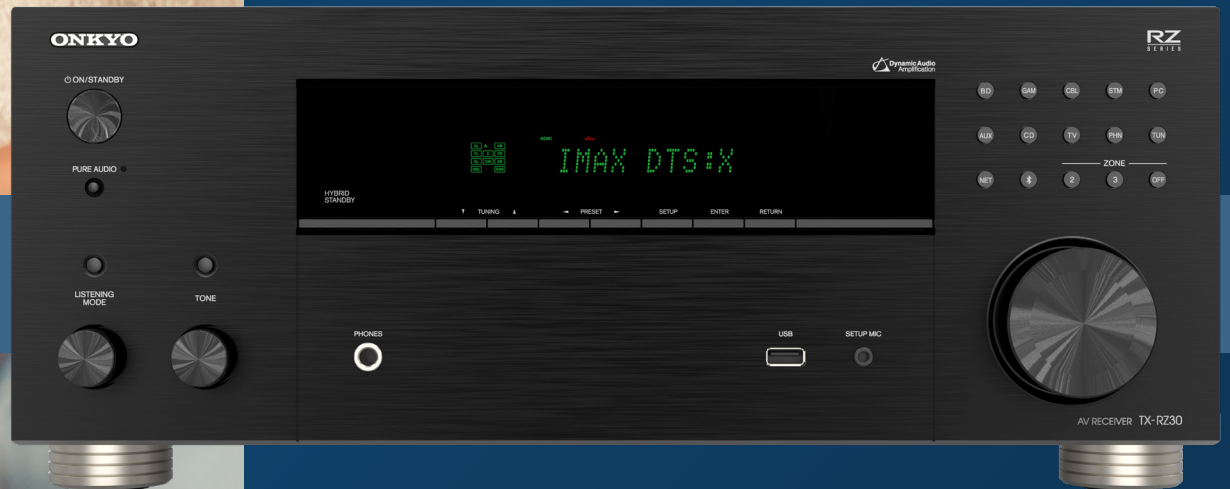

■ ■ ■  
TX-RZ30

# ONKYO®

THE **HEARTBEAT** OF ENTERTAINMENT

**TX-RZ30**  
PREMIUM AUDIO VIDEO RECEIVER

## TX-RZ30 PREMIUM AUDIO VIDEO RECEIVER

<b>POWER AND AMPLIFICATION</b>	100W (8ohm, 20Hz-20kHz, THD0.08%, 2ch Driven)
	9 channels amplifier
	Class AB Amplifier
	5Hz-100kHz (+1/-3dB)
	9.2ch Processing
<b>HDMI AND VIDEO INPUTS</b>	6 In / 2 Out (eARC)
	8K/4K Ultra HD
	Dolby Vision, HDR10+, HDCP2.3, HDMI2.1a VRR, QFT, ALLM, SBTM
	1 component, 2 composite
<b>AUDIO IN/OUT</b>	6 RCA, 1 RCA Phono
	1 Opt, 1 Coax
	9.2 ch preouts (2 Independent subwoofer outputs)
	Zone 2 Stereo RCA
<b>SURROUND MODES</b>	Dolby Atmos, Dolby Surround
	DTS:X, Neural:X
	IMAX Enhanced
	THX
<b>STREAMING</b>	Roon Tested
	Chromecast built-in
	AirPlay 2
	Spotify

<b>STREAMING CONTINUED</b>	Amazon Music HD
	Tidal
	Deezer
	Pandora
	TuneIn
<b>KEY FEATURES</b>	Wi-Fi/Bluetooth®
	Dirac Live® Room Correction Full Bandwidth License Included
	Optional Dirac Live® Bass Control
	Works with Sonos - w/Volume Pass-Through
	THX® Certified for Theater Reference Sound
<b>GENERAL INFORMATION</b>	Klipsch Optimized Mode
	Product Dimension(WxHxD) 435 x 177.5 x 382.5 mm / 17.1 x 7 x 15.1 inch
	Packaging Dimension(WxHxD) 540 x 270 x 467 mm / 21.3 x 10.6 x 18.4 inch
<b>POWER CONSUMPTION</b>	Net Weight of product 11,5 kg / 25.4 lbs
	Gross Weight of product 14 kg / 30.9 lbs (Europe model 14.5 kg / 32 lbs)
<b>UPC CODE</b>	US model : 750W / Europe model : 760W 50W Idle <2W Network standby
<b>UPC CODE</b>	889951003953
<b>EAN CODE</b>	4573211155716