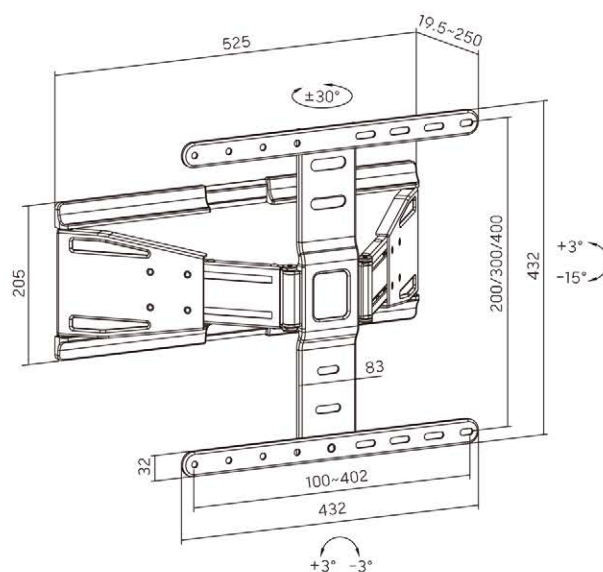

Decorative Covers

hides screws for an elegant look

LPA79 Series
Ultra-Slim Full-Motion TV Wall Mounts

Dimensions (mm)

LPA79-444

LPA79-464

| Item No. | LPA79-444 | LPA79-464 |
|-----------------|---------------------------|---------------------------|
| Fit Screen Size | 37"-75" | 43"-90" |
| Weight Capacity | 50kg (110lbs) | 50kg (110lbs) |
| Max. VESA | 400 x 400 | 600 x 400 |
| Profile | 19.5~250mm (0.77"~9.8") | 19.5~250mm (0.77"~9.8") |
| Tilt Range | $+3^\circ$ ~- 15° | $+3^\circ$ ~- 15° |
| Swivel Range | $+30^\circ$ ~- 30° | $+30^\circ$ ~- 30° |
| Screen Leveling | $+3^\circ$ ~- 3° | $+3^\circ$ ~- 3° |
| Material | Steel, Plastic | Steel, Plastic |