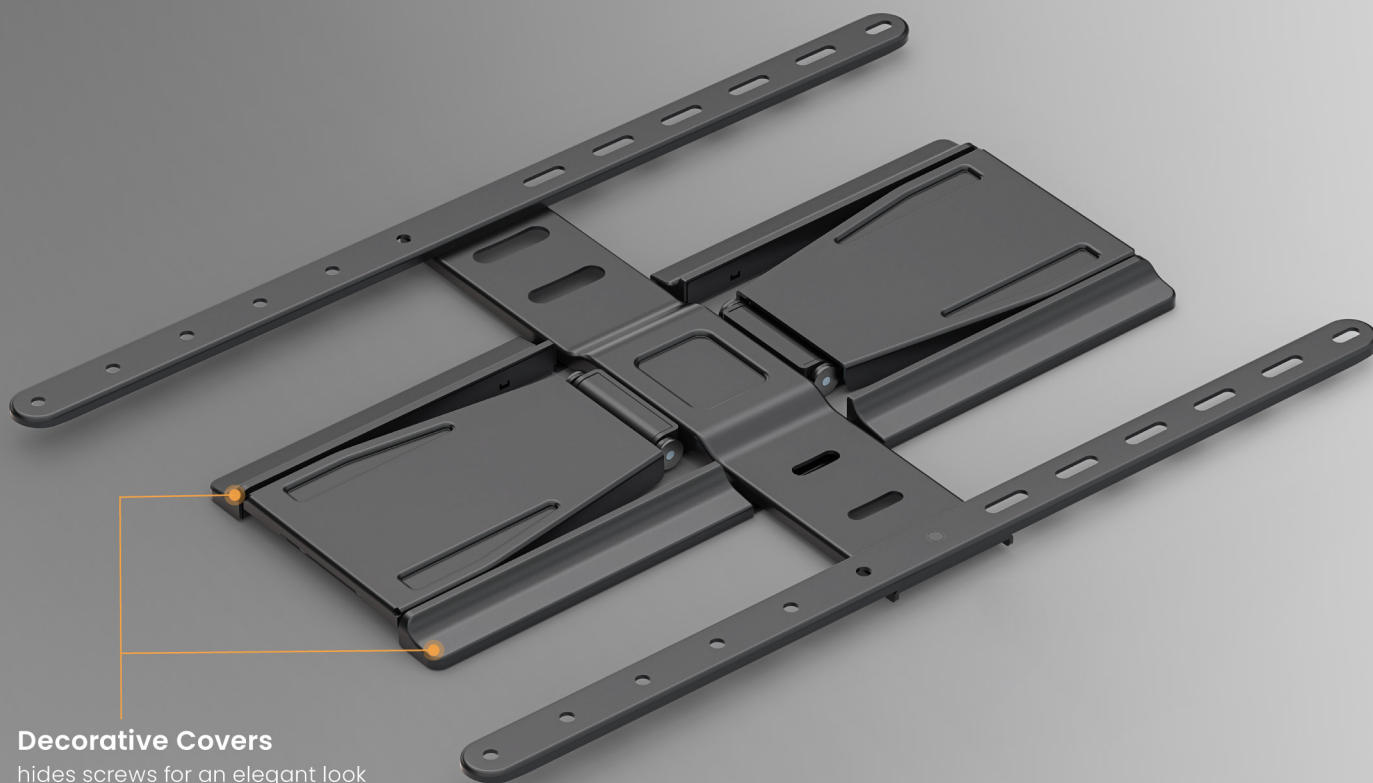

LPA79 Series

Ultra Slim

Full-Motion TV Wall Mounts

LUMI
home

19.5mm |
(0.77")

*Seamlessly blend into any décor,
make the TV like a piece of art.*

Smooth Movement with Ample Range of Motion

effortlessly adjust to the optimal position for a better viewing experience

SWIVEL: +30° to -30°

TILT: +3° to -15°

LEVELING: +3° to -3°

Cable Clips Included
keeps everything organized

LPA79 Series
Ultra-Slim Full-Motion TV Wall Mounts

LUMI
home

Easy to Install

with a durable mounting hook for increasing stability and safety

Stylish and Intuitive Design

The LPA79 Series provides an aesthetic appearance with professional surface finish. Featuring a lower profile than traditional full-motion mounts, the LPA79 Series positions TVs closer to the wall creating a streamlined and clean look. In addition, versatile adjustments bring a better user experience.

Decorative Covers

hides screws for an elegant look

LPA79 Series
Ultra-Slim Full-Motion TV Wall Mounts

Dimensions (mm)

LPA79-444

LPA79-464

| Item No. | LPA79-444 | LPA79-464 |
|-----------------|---------------------------|---------------------------|
| Fit Screen Size | 37"-75" | 43"-90" |
| Weight Capacity | 50kg (110lbs) | 50kg (110lbs) |
| Max. VESA | 400 x 400 | 600 x 400 |
| Profile | 19.5~250mm (0.77"~9.8") | 19.5~250mm (0.77"~9.8") |
| Tilt Range | $+3^\circ$ ~- 15° | $+3^\circ$ ~- 15° |
| Swivel Range | $+30^\circ$ ~- 30° | $+30^\circ$ ~- 30° |
| Screen Leveling | $+3^\circ$ ~- 3° | $+3^\circ$ ~- 3° |
| Material | Steel, Plastic | Steel, Plastic |