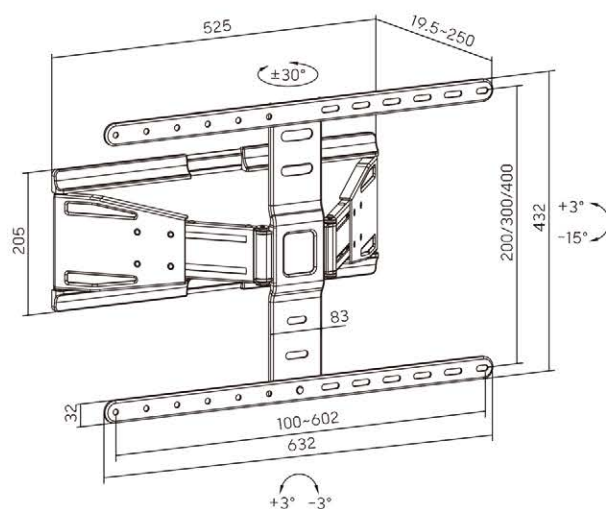

SWIVEL: +30° to -30°

TILT: +3° to -15°

LEVELING: +3° to -3°

Cable Clips Included
keeps everything organized

LPA79 Series
Ultra-Slim Full-Motion TV Wall Mounts

LUMI
home

Easy to Install

with a durable mounting hook for increasing stability and safety

Decorative Covers

hides screws for an elegant look

LPA79 Series
Ultra-Slim Full-Motion TV Wall Mounts

Dimensions (mm)

LPA79-444

LPA79-464

| Item No. | LPA79-444 | LPA79-464 |
|-----------------|---------------------------|---------------------------|
| Fit Screen Size | 37"-75" | 43"-90" |
| Weight Capacity | 50kg (110lbs) | 50kg (110lbs) |
| Max. VESA | 400 x 400 | 600 x 400 |
| Profile | 19.5~250mm (0.77"~9.8") | 19.5~250mm (0.77"~9.8") |
| Tilt Range | $+3^\circ$ ~- 15° | $+3^\circ$ ~- 15° |
| Swivel Range | $+30^\circ$ ~- 30° | $+30^\circ$ ~- 30° |
| Screen Leveling | $+3^\circ$ ~- 3° | $+3^\circ$ ~- 3° |
| Material | Steel, Plastic | Steel, Plastic |