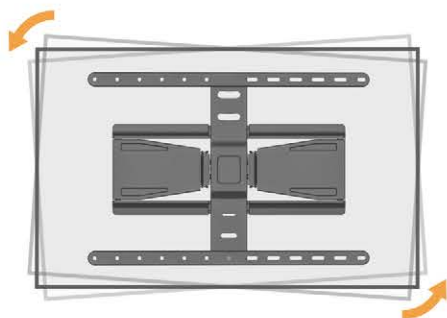

LPA79 Series

Ultra Slim

Full-Motion TV Wall Mounts

LUMI
home

19.5mm |
(0.77")

*Seamlessly blend into any décor,
make the TV like a piece of art.*

Smooth Movement with Ample Range of Motion

effortlessly adjust to the optimal position for a better viewing experience

SWIVEL: +30° to -30°

TILT: +3° to -15°

LEVELING: +3° to -3°

Cable Clips Included
keeps everything organized

LPA79 Series
Ultra-Slim Full-Motion TV Wall Mounts

LUMI
home

Easy to Install

with a durable mounting hook for increasing stability and safety

Stylish and Intuitive Design

The LPA79 Series provides an aesthetic appearance with professional surface finish. Featuring a lower profile than traditional full-motion mounts, the LPA79 Series positions TVs closer to the wall creating a streamlined and clean look. In addition, versatile adjustments bring a better user experience.

Decorative Covers

hides screws for an elegant look

LPA79 Series
Ultra-Slim Full-Motion TV Wall Mounts

Dimensions (mm)

LPA79-444

LPA79-464

| Item No. | LPA79-444 | LPA79-464 |
|-----------------|---------------------------|---------------------------|
| Fit Screen Size | 37"-75" | 43"-90" |
| Weight Capacity | 50kg (110lbs) | 50kg (110lbs) |
| Max. VESA | 400 x 400 | 600 x 400 |
| Profile | 19.5~250mm (0.77"~9.8") | 19.5~250mm (0.77"~9.8") |
| Tilt Range | $+3^\circ$ ~- 15° | $+3^\circ$ ~- 15° |
| Swivel Range | $+30^\circ$ ~- 30° | $+30^\circ$ ~- 30° |
| Screen Leveling | $+3^\circ$ ~- 3° | $+3^\circ$ ~- 3° |
| Material | Steel, Plastic | Steel, Plastic |