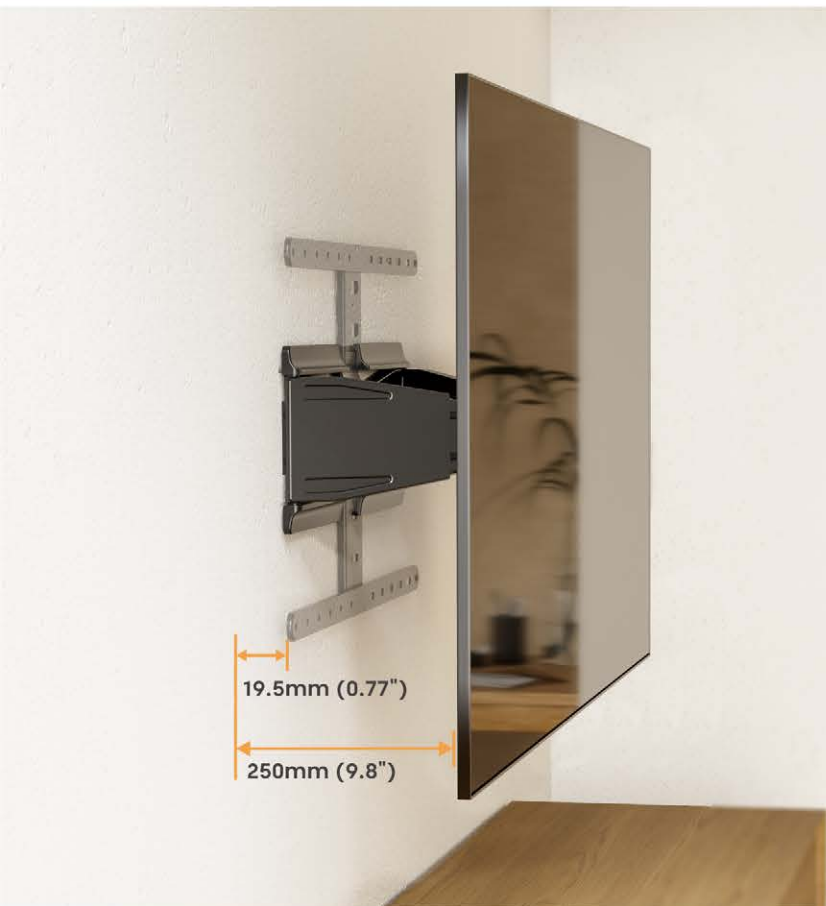

LPA79 Series

Ultra Slim

Full-Motion TV Wall Mounts

LUMI
home

19.5mm |
(0.77")

*Seamlessly blend into any décor,
make the TV like a piece of art.*

Smooth Movement with Ample Range of Motion

effortlessly adjust to the optimal position for a better viewing experience

SWIVEL: +30° to -30°

TILT: +3° to -15°

LEVELING: +3° to -3°

Cable Clips Included
keeps everything organized

LPA79 Series
Ultra-Slim Full-Motion TV Wall Mounts

LUMI
home

Easy to Install

with a durable mounting hook for increasing stability and safety

Stylish and Intuitive Design

The LPA79 Series provides an aesthetic appearance with professional surface finish. Featuring a lower profile than traditional full-motion mounts, the LPA79 Series positions TVs closer to the wall creating a streamlined and clean look. In addition, versatile adjustments bring a better user experience.

Decorative Covers

hides screws for an elegant look

LPA79 Series
Ultra-Slim Full-Motion TV Wall Mounts

Dimensions (mm)

LPA79-444

LPA79-464

| Item No. | LPA79-444 | LPA79-464 |
|-----------------|---------------------------|---------------------------|
| Fit Screen Size | 37"-75" | 43"-90" |
| Weight Capacity | 50kg (110lbs) | 50kg (110lbs) |
| Max. VESA | 400 x 400 | 600 x 400 |
| Profile | 19.5~250mm (0.77"~9.8") | 19.5~250mm (0.77"~9.8") |
| Tilt Range | $+3^\circ$ ~- 15° | $+3^\circ$ ~- 15° |
| Swivel Range | $+30^\circ$ ~- 30° | $+30^\circ$ ~- 30° |
| Screen Leveling | $+3^\circ$ ~- 3° | $+3^\circ$ ~- 3° |
| Material | Steel, Plastic | Steel, Plastic |