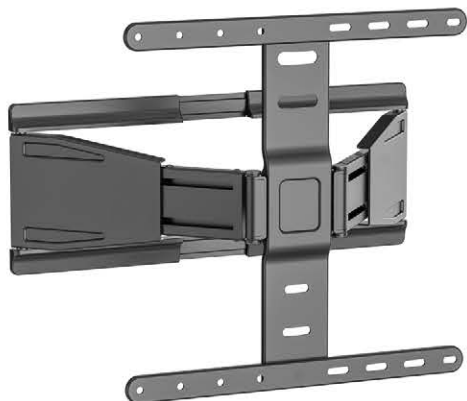

LPA79 Series

Ultra Slim

Full-Motion TV Wall Mounts

LUMI
home

19.5mm |
(0.77")

*Seamlessly blend into any décor,
make the TV like a piece of art.*

Smooth Movement with Ample Range of Motion

effortlessly adjust to the optimal position for a better viewing experience

SWIVEL: +30° to -30°

TILT: +3° to -15°

LEVELING: +3° to -3°

Cable Clips Included
keeps everything organized

LPA79 Series
Ultra-Slim Full-Motion TV Wall Mounts

LUMI
home

Easy to Install

with a durable mounting hook for increasing stability and safety

Stylish and Intuitive Design

The LPA79 Series provides an aesthetic appearance with professional surface finish. Featuring a lower profile than traditional full-motion mounts, the LPA79 Series positions TVs closer to the wall creating a streamlined and clean look. In addition, versatile adjustments bring a better user experience.

Decorative Covers

hides screws for an elegant look

LPA79 Series
Ultra-Slim Full-Motion TV Wall Mounts

Dimensions (mm)

LPA79-444

LPA79-464

| Item No. | LPA79-444 | LPA79-464 |
|-----------------|---------------------------|---------------------------|
| Fit Screen Size | 37"-75" | 43"-90" |
| Weight Capacity | 50kg (110lbs) | 50kg (110lbs) |
| Max. VESA | 400 x 400 | 600 x 400 |
| Profile | 19.5~250mm (0.77"~9.8") | 19.5~250mm (0.77"~9.8") |
| Tilt Range | $+3^\circ$ ~- 15° | $+3^\circ$ ~- 15° |
| Swivel Range | $+30^\circ$ ~- 30° | $+30^\circ$ ~- 30° |
| Screen Leveling | $+3^\circ$ ~- 3° | $+3^\circ$ ~- 3° |
| Material | Steel, Plastic | Steel, Plastic |