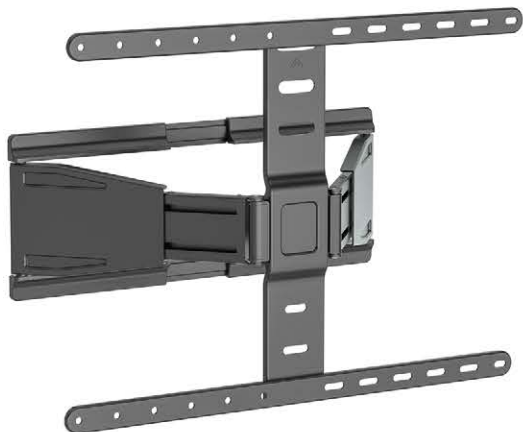

LPA79 Series

Ultra Slim

Full-Motion TV Wall Mounts

LUMI
home

19.5mm |
(0.77")

*Seamlessly blend into any décor,
make the TV like a piece of art.*

Smooth Movement with Ample Range of Motion

effortlessly adjust to the optimal position for a better viewing experience

SWIVEL: +30° to -30°

TILT: +3° to -15°

LEVELING: +3° to -3°

Cable Clips Included
keeps everything organized

LPA79 Series
Ultra-Slim Full-Motion TV Wall Mounts

LUMI
home

Easy to Install

with a durable mounting hook for increasing stability and safety

Stylish and Intuitive Design

The LPA79 Series provides an aesthetic appearance with professional surface finish. Featuring a lower profile than traditional full-motion mounts, the LPA79 Series positions TVs closer to the wall creating a streamlined and clean look. In addition, versatile adjustments bring a better user experience.

Decorative Covers

hides screws for an elegant look

LPA79 Series
Ultra-Slim Full-Motion TV Wall Mounts

Dimensions (mm)

LPA79-444

LPA79-464

| Item No. | LPA79-444 | LPA79-464 |
|-----------------|---------------------------|---------------------------|
| Fit Screen Size | 37"-75" | 43"-90" |
| Weight Capacity | 50kg (110lbs) | 50kg (110lbs) |
| Max. VESA | 400 x 400 | 600 x 400 |
| Profile | 19.5~250mm (0.77"~9.8") | 19.5~250mm (0.77"~9.8") |
| Tilt Range | $+3^\circ$ ~- 15° | $+3^\circ$ ~- 15° |
| Swivel Range | $+30^\circ$ ~- 30° | $+30^\circ$ ~- 30° |
| Screen Leveling | $+3^\circ$ ~- 3° | $+3^\circ$ ~- 3° |
| Material | Steel, Plastic | Steel, Plastic |