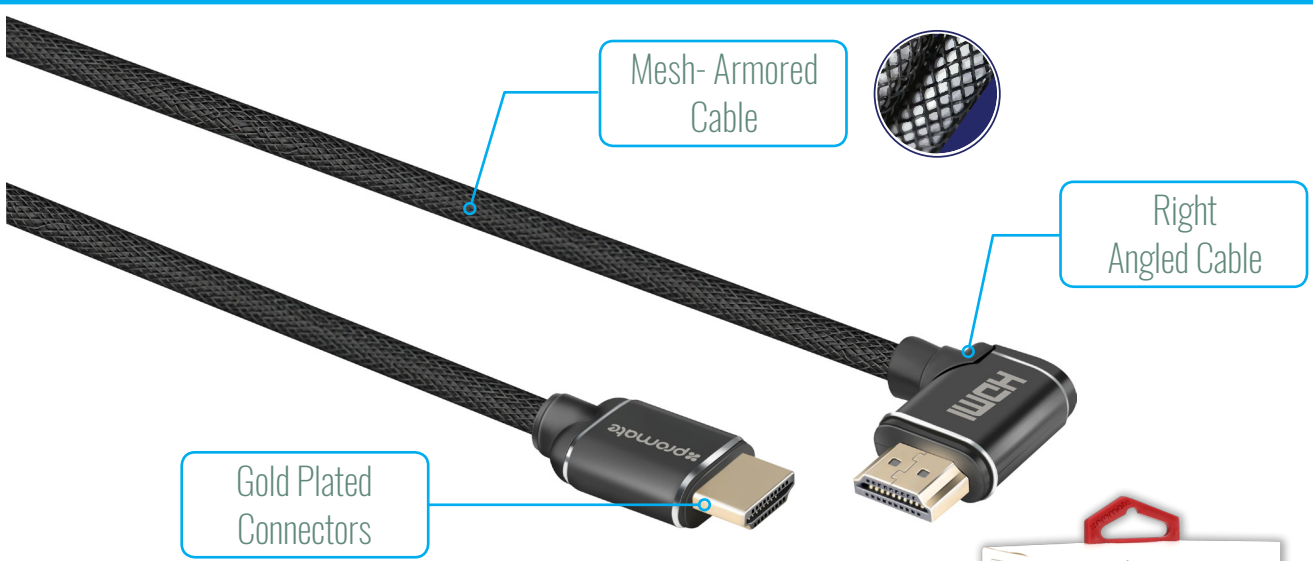

High Definition Right Angle 4K HDMI Audio Video Cable

24K Gold Plated • 4K Ultra HD • High Speed Ethernet • 3D Support • Mesh Braided

- Backward
Compatibility
- High Speed
HDMI
- Plug & Play
- 3D Video
- 4K
HD
Resolution
- Universal

Tight spaces are always a problem when connecting your HDMI cable. proLink4K1-500 saves time and efforts in your cable setup! This 90 degree HDMI cable gives you the flexibility you need without risking bending your HDMI cables excessively, which may damage the cable or even worse the ports on your expensive equipment. The bend on the cable will help ease the strain at the point of connection to eliminate damage to the HDMI ports on your television and other devices.

Specifications

• Cable Length : 500 Centimeter Cable

Available Colors

COMPATIBILITY	PACKAGING CONTENT	COLOR	CERTIFICATION
All HDMI Supported Devices	» proLink4K1-500	Black	