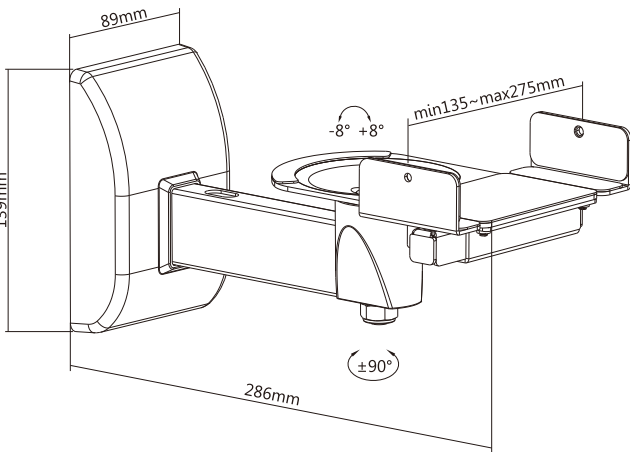

# Economy Universal Speaker Wall Mount

**Brateck**<sup>®</sup>  
BRACKET TECHNOLOGY

SB-51

Adjustable bracket fits most common small speaker cabinet sizes.

5.3"~10.8" Widths.

Effortless 180° swiveling ensures better listening experience.

Effortless tilt mechanism contributes to the quick and easy adjustments.

+8°~8°

Cable management is designed for an organized appearance.

Non-slip padded bracket provides a firm grip while protecting the speaker from scuffs or scratches.

Weight Capacity  
**15kg/33lbs**

Profile to Wall  
**286mm/11.3"**

Cable Management