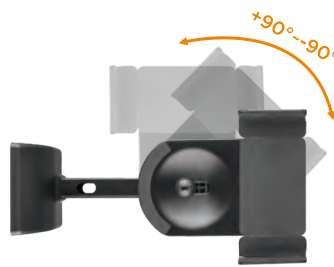

# Economy Universal Speaker Wall Mount

FOR Bookshelf Speaker

**SB-51**

Fits Wood Stud Construction

# Economy Universal Speaker Wall Mount

**Brateck**<sup>®</sup>  
BRACKET TECHNOLOGY

SB-51

Adjustable bracket fits most common small speaker cabinet sizes.

5.3"~10.8" Widths.

Effortless 180° swiveling ensures better listening experience.

Effortless tilt mechanism contributes to the quick and easy adjustments.

+8°~8°

Cable management is designed for an organized appearance.

Non-slip padded bracket provides a firm grip while protecting the speaker from scuffs or scratches.