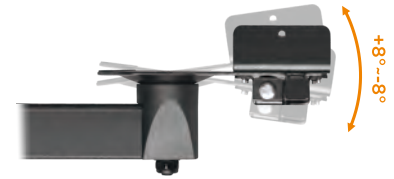

# Economy Universal Speaker Wall Mount

FOR Bookshelf Speaker

**SB-51**

Fits Wood Stud Construction

# Economy Universal Speaker Wall Mount

**Brateck**<sup>®</sup>  
BRACKET TECHNOLOGY

SB-51

Adjustable bracket fits most common small speaker cabinet sizes.

5.3"~10.8" Widths.

Effortless 180° swiveling ensures better listening experience.

Effortless tilt mechanism contributes to the quick and easy adjustments.

+8°~8°

Cable management is designed for an organized appearance.

Non-slip padded bracket provides a firm grip while protecting the speaker from scuffs or scratches.