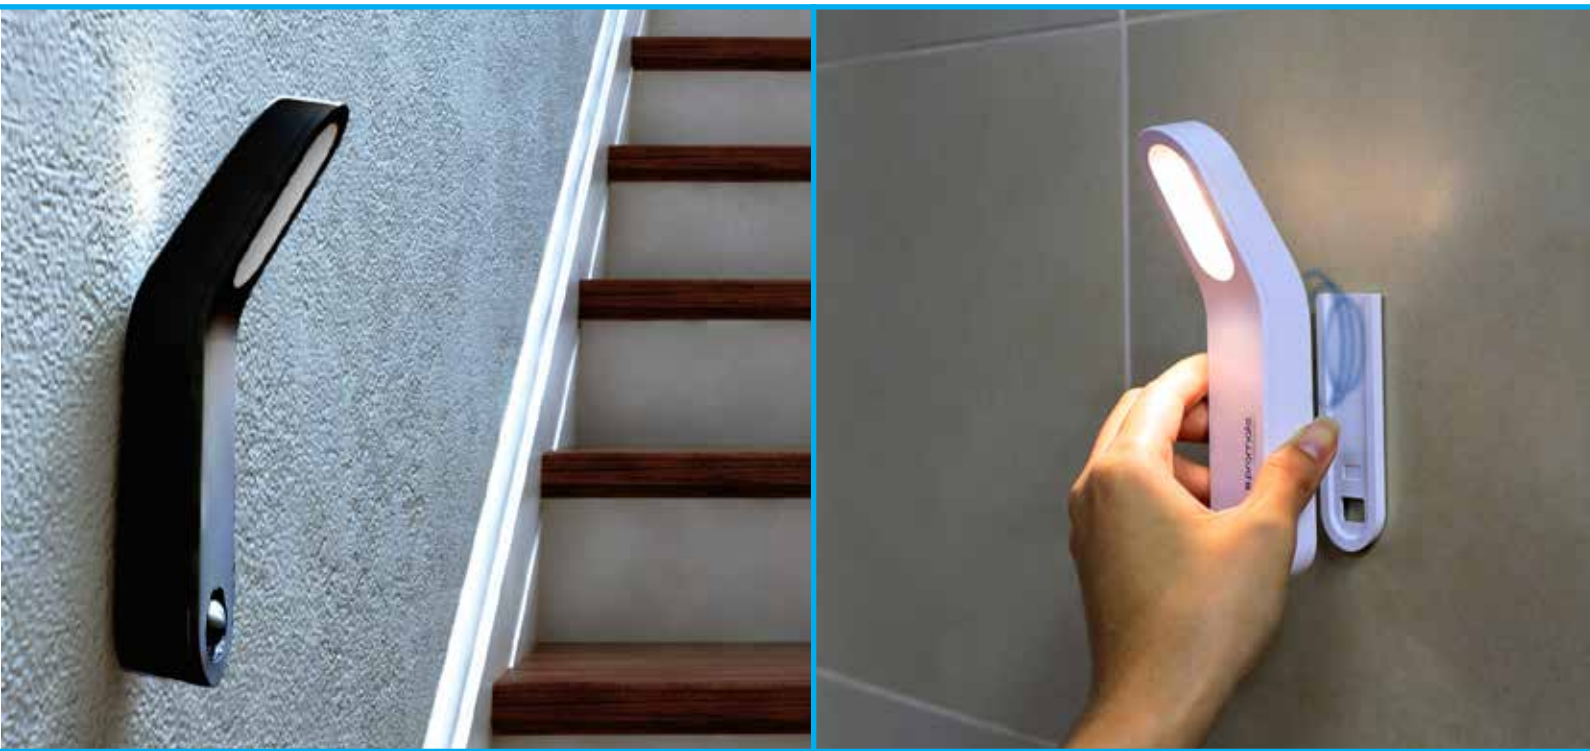

Energy Saving LED Light with Ultra-Sensitive Motion Sensor

Built-in Battery | Plug and Play | PIR Technology | Contemporary Design

PIR Motion Sensor

Super Bright

Rechargeable

Auto power On

The best choice for ambient lighting in your closet down the stairway. MotionCandle-1 is battery-operated and has a handy motion sensor for those wanting instant light without flicking a switch. With a 15-second illumination when set to the sensor function and a 2m range, you'll find this handy for those dark cupboards or hallways where power sockets are scarce. This makes MotionCandle-1 the most versatile utility light in the range with its sleek structure, it oozes contemporary design.