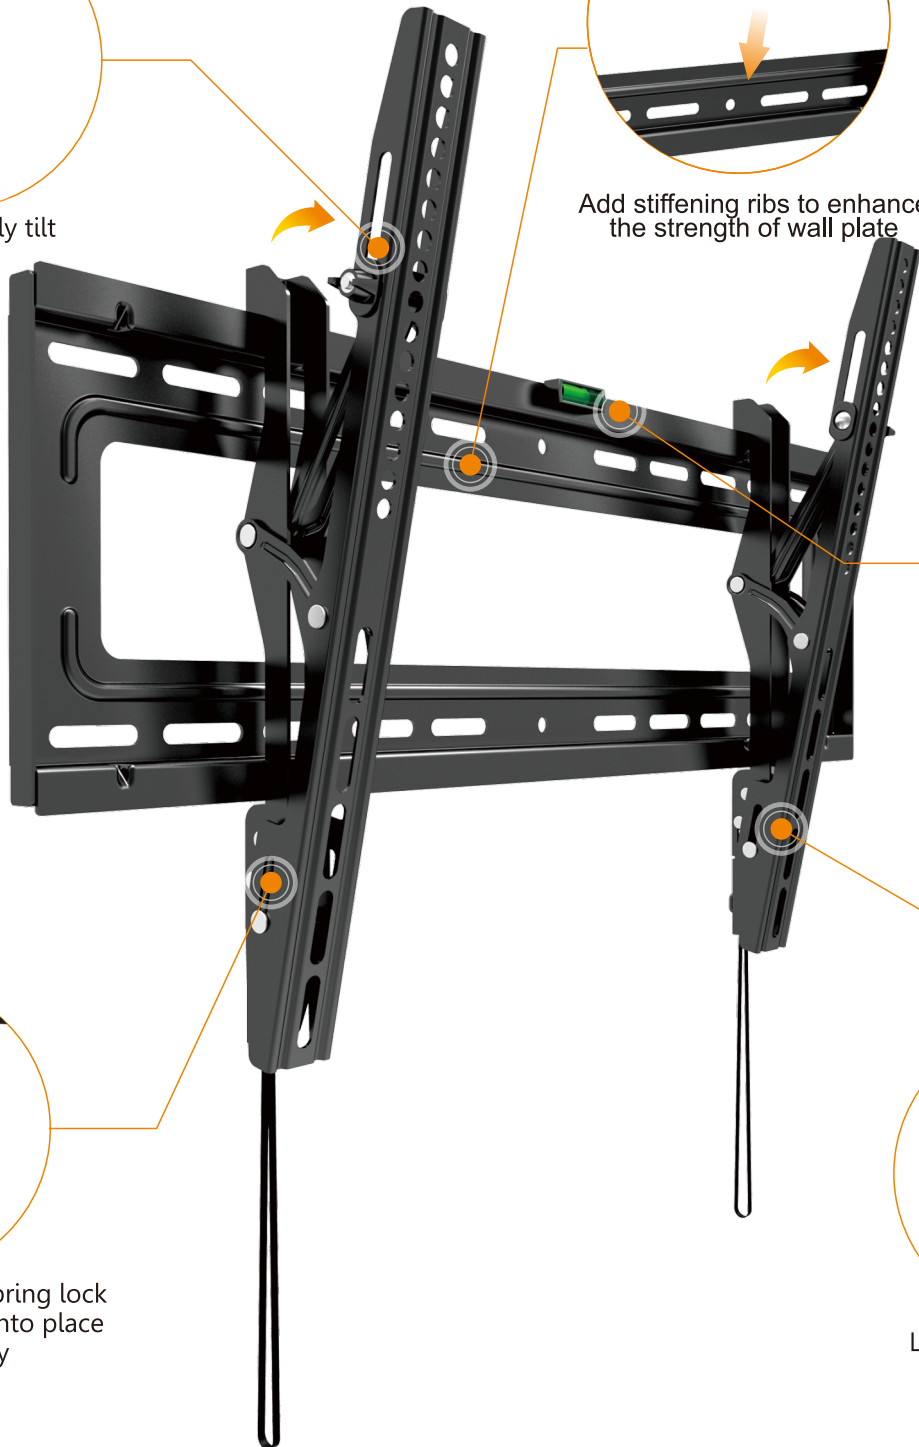

Economy Heavy-duty

Tilt LCD LED Wall Mount

LP46-46T

LP46-46T

MOST
37"-70"
MAX.VESA 600x400

RATED
50kg/110lbs

200x200 400x200
300x300 400x400
600x400

Bubble Level

Spring Lock