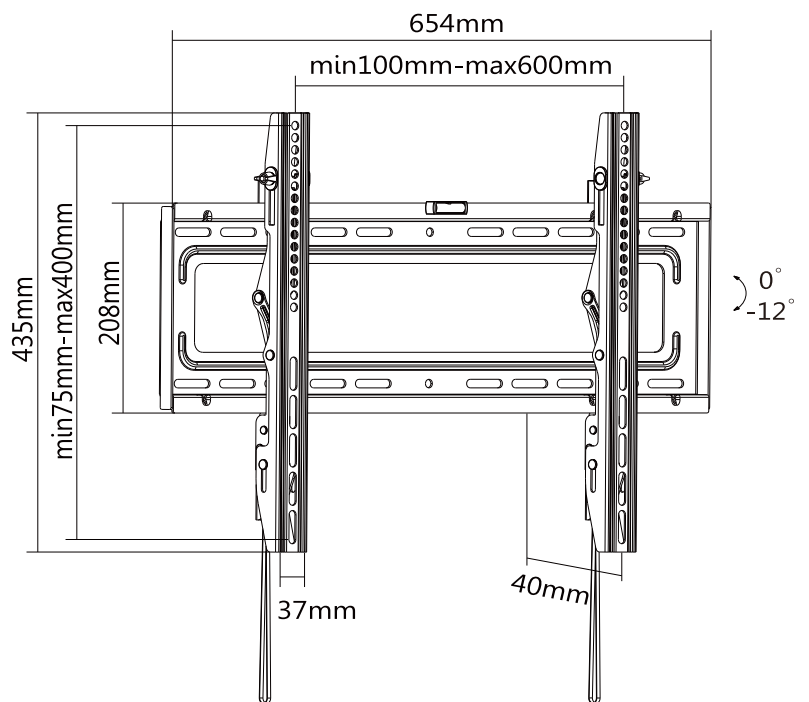

Economy Heavy-duty

Tilt LCD LED Wall Mount

LP46-46T

LP46-46T

MOST
37"-70"
MAX.VESA 600x400

RATED
50kg/110lbs

200x200 400x200
300x300 400x400
600x400

Bubble Level

Spring Lock