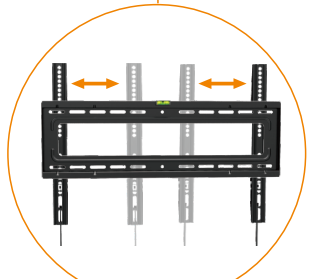

Economy Heavy-duty

Tilt LCD LED Wall Mount

LP46-46T

LP46-46T

MOST
37"-70"
MAX.VESA 600x400

RATED
50kg/110lbs

200x200 400x200
300x300 400x400
600x400

Bubble Level

Spring Lock