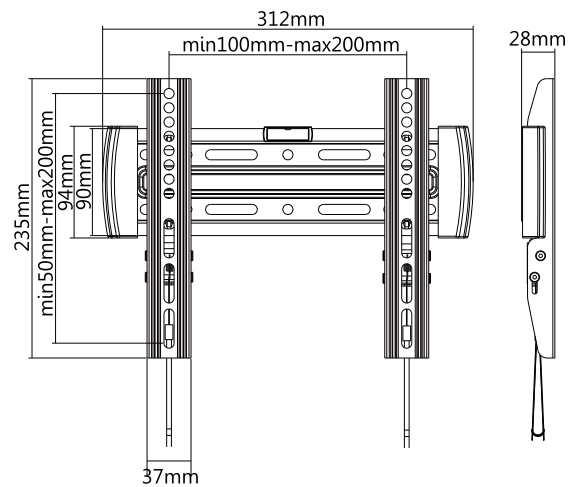

LP45-22F

MOST
23"-42"
MAX VESA 200x200

RATED
50kg/110lbs

100x100 200X100
200X200

Bubble Level

Spring Lock