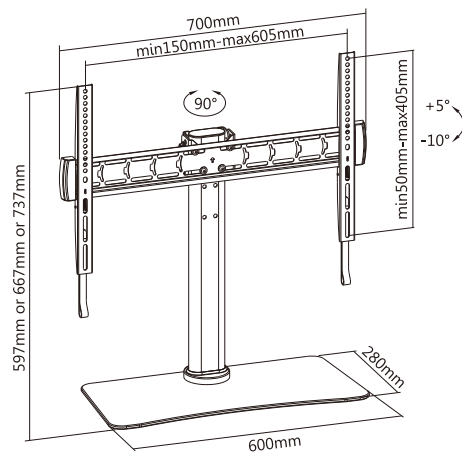

LDT03-11LT

Tempered Glass TV Desk Stand

Durable-Adjustable-Elegant

Brateck®
BRACKET TECHNOLOGY

Sleek Design

creates an elegant look

32"-55"

40kg/88lbs

+5°~-10°

+45°~-45°

max. 600x400

Glass Thickness 8mm

Cable Management

Height Adjustment