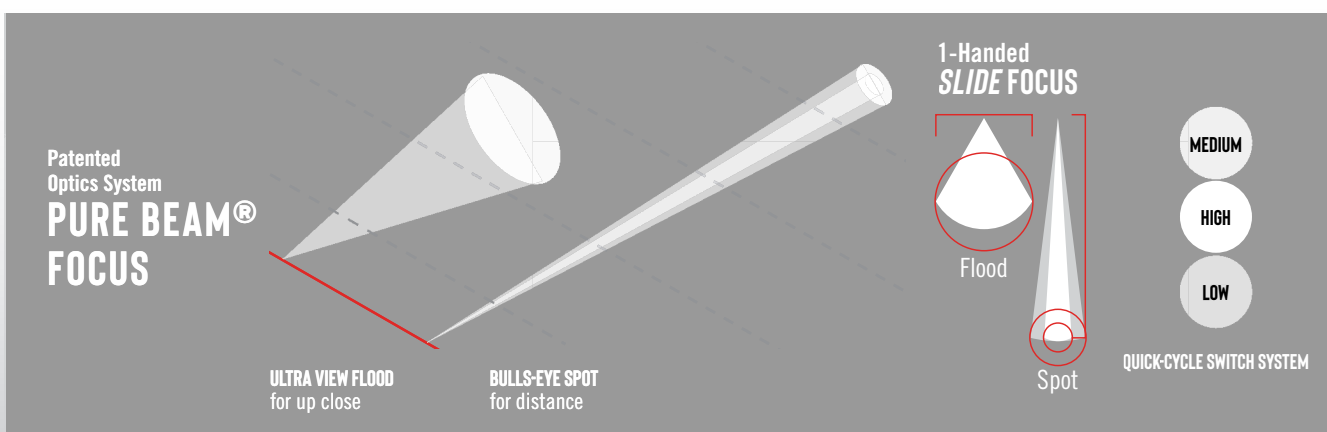

ALSO COMPATIBLE WITH:

1 × CR123 Lithium batteries (not included)

Part No.	Description
COAXP6R	Torch LED Dual Power Rechargeable Battery 400 Lumens