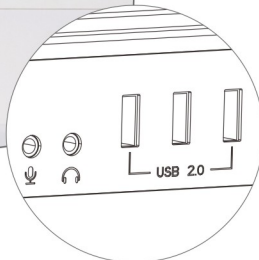

A reliable tempered glass surface

Built-in cable management

Side slot gains you more
desktop space

STB-09 Series

Tempered Glass Surface Smart Stands

STB-091

Weight Capacity **20kg/44lbs** Glass Thickness **5mm**

STB-092

Weight Capacity **20kg/44lbs** Glass Thickness **5mm**

USB 2.0 Port x3
supports data transfer and charging

Audio Port
supports sound input and output

STB-093

Weight Capacity **20kg/44lbs** Glass Thickness **5mm**