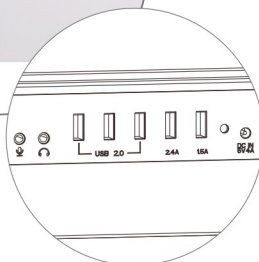

A reliable tempered glass surface

Built-in cable management

Side slot gains you more
desktop space

STB-09 Series

Tempered Glass Surface Smart Stands

STB-091

Weight Capacity **20kg/44lbs** Glass Thickness **5mm**

STB-092

Weight Capacity **20kg/44lbs** Glass Thickness **5mm**

USB 2.0 Port x3
supports data transfer and charging

Audio Port
supports sound input and output

STB-093

Weight Capacity **20kg/44lbs** Glass Thickness **5mm**