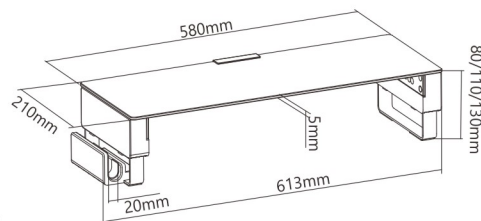

A reliable tempered glass surface

Built-in cable management

Side slot gains you more
desktop space

STB-09 Series

Tempered Glass Surface Smart Stands

STB-091

Weight Capacity **20kg/44lbs** Glass Thickness **5mm**

STB-092

Weight Capacity **20kg/44lbs** Glass Thickness **5mm**

USB 2.0 Port x3
supports data transfer and charging

Audio Port
supports sound input and output

STB-093

Weight Capacity **20kg/44lbs** Glass Thickness **5mm**