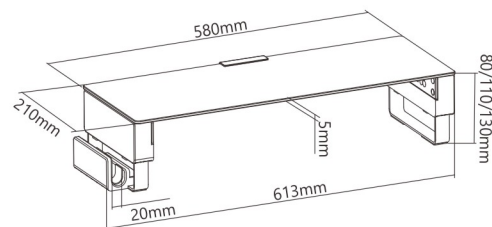

A reliable tempered glass surface

Built-in cable management

Side slot gains you more
desktop space

STB-09 Series

Tempered Glass Surface Smart Stands

STB-091

Weight Capacity **20kg/44lbs** Glass Thickness **5mm**

STB-092

Weight Capacity **20kg/44lbs** Glass Thickness **5mm**

USB 2.0 Port x3
supports data transfer and charging

Audio Port
supports sound input and output

STB-093

Weight Capacity **20kg/44lbs** Glass Thickness **5mm**