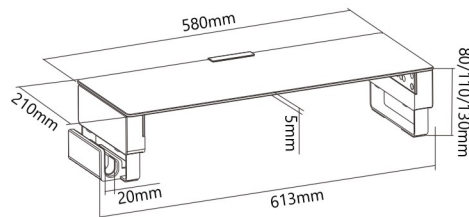

A reliable tempered glass surface

Built-in cable management

Side slot gains you more
desktop space

STB-09 Series

Tempered Glass Surface Smart Stands

STB-091

Weight Capacity **20kg/44lbs** Glass Thickness **5mm**

STB-092

Weight Capacity **20kg/44lbs** Glass Thickness **5mm**

USB 2.0 Port x3
supports data transfer and charging

Audio Port
supports sound input and output

STB-093

Weight Capacity **20kg/44lbs** Glass Thickness **5mm**